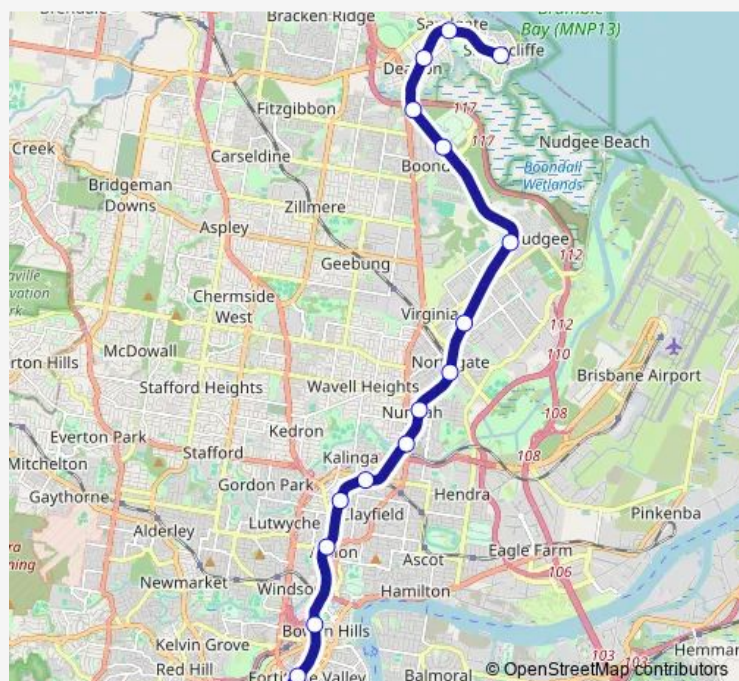

Friday —

Saturday —

Sunday —

Route info

Direction: Albion station, platform 2

Stops: 6

Trip Duration: 0 hour 10 min

■ BRSB — Brisbane City - Shorncliffe line

Direction

Roma Street station, platform 7 — Northgate station, platform 2

10 stops

[Open route schedule](#)

Roma Street station, platform 7

Central station, platform 4

Fortitude Valley station, platform 2

Bowen Hills station, platform 2

Direction: Roma Street station, platform 7

Stops: 10

Trip Duration: 0 hour 23 min

Direction

Roma Street station, platform 7 — Shorncliffe station, platform 1

17 stops

[Open route schedule](#)

Roma Street station, platform 7