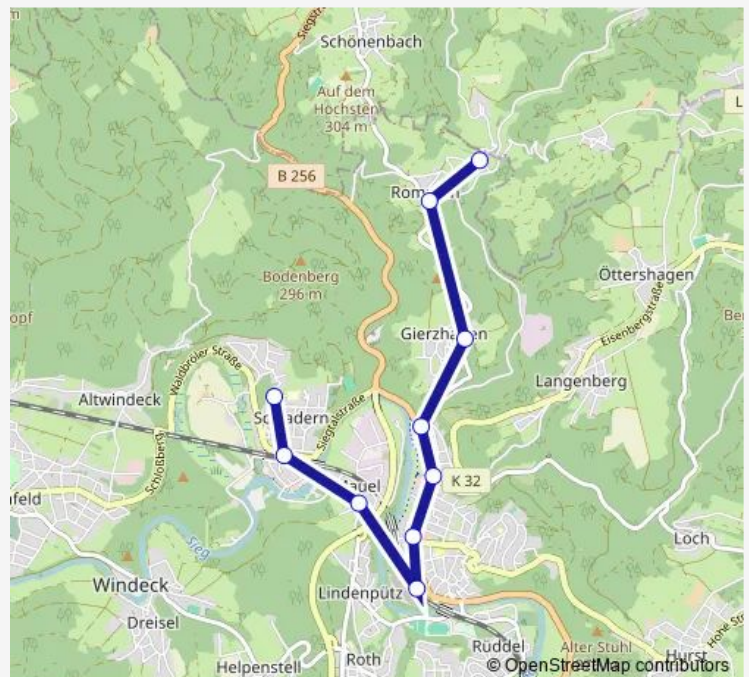

Windeck Rolandseck

Windeck Kleehahn

Windeck Poche

Windeck Gierzhagen

Windeck Rommen

Windeck Mittel

Route schedule

Windeck Schladern Grundschule — Windeck Mittel

Monday 11:35-16:00

Tuesday 11:35-16:00

Wednesday 11:35-16:00

Thursday 11:35-16:00

Friday 11:35-16:00

Saturday —

Sunday —

Route info

Direction: Windeck Schladern Grundschule

Stops: 10

Trip Duration: 0 hour 28 min

Direction

Windeck Mittel — Windeck Schladern Grundschule

10 stops

[Open route schedule](#)

Windeck Mittel

Saturday —

Sunday —

Route info

Direction: Windeck Mittel

Stops: 10

Trip Duration: 0 hour 23 min

542 Bus time schedules and route maps are available in an offline PDF at busmaps.com. Use the busmaps.com website to see live bus times, train schedule or subway schedule, and step-by-step directions for all public transit in Altenkirchen