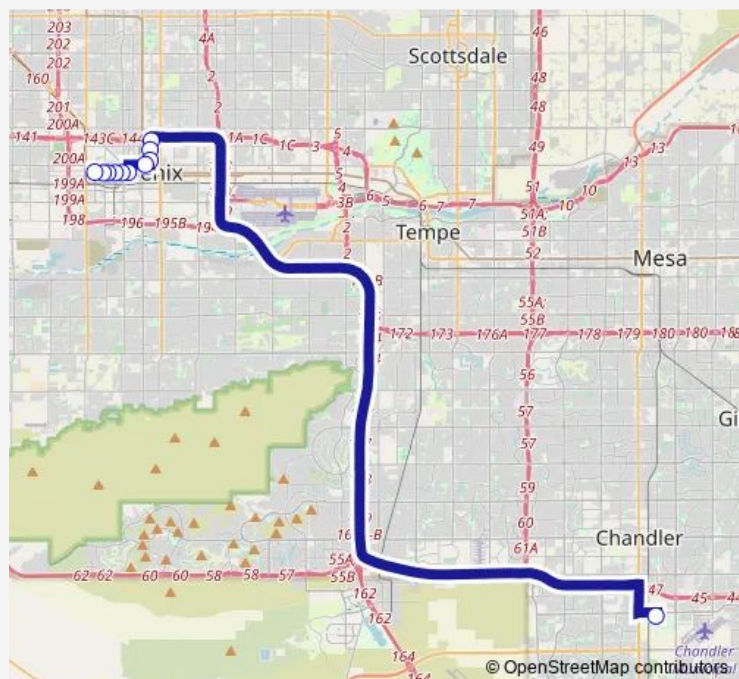

Jefferson St & 15th Av

Jefferson St & 12th Av

Jefferson St & 9th Av

7th Av & Jefferson St

Adams St & 3rd Av

Central Av & Van Buren St

5th St & Van Buren St

5th St & Fillmore St

3rd St & Roosevelt St

3rd St & Moreland St

Chandler PNR

Route schedule

Jefferson St & 1700 West — Chandler PNR

Monday 15:25-17:20

Tuesday 15:25-17:20

Wednesday 15:25-17:20

Thursday 15:25-17:20

Friday 15:25-17:20

Saturday —

Sunday —

Route info

Direction: Jefferson St & 1700 West

Stops: 13

Trip Duration: 0 hour 58 min

■ 542 — Chandler Express

Direction

Chandler PNR — 17th Av & State Capitol

11 stops

[Open route schedule](#)

Chandler PNR

3rd St & Moreland St

3rd St & Garfield St