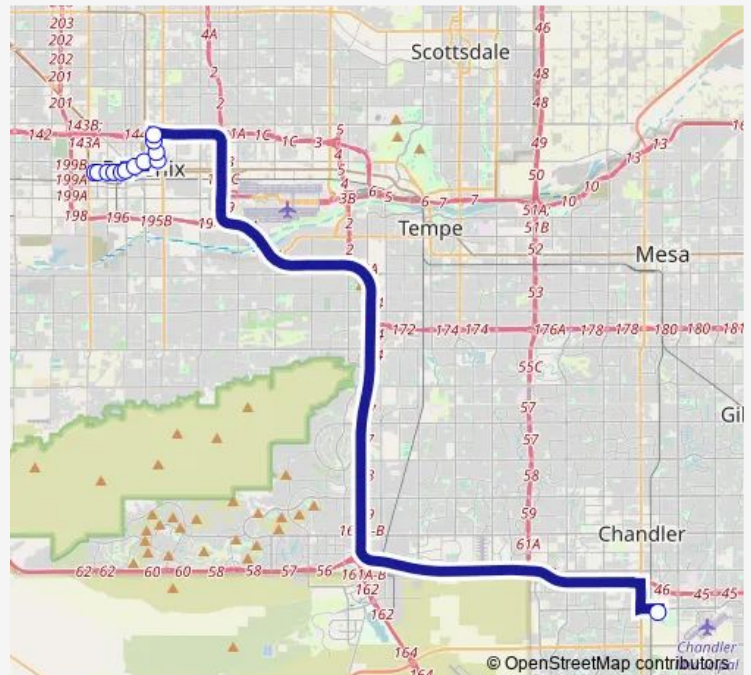

Jefferson St & 15th Av

Jefferson St & 12th Av

Jefferson St & 9th Av

7th Av & Jefferson St

Adams St & 3rd Av

Central Av & Van Buren St

5th St & Van Buren St

5th St & Fillmore St

3rd St & Roosevelt St

3rd St & Moreland St

Chandler Pnr

Route schedule

Jefferson St & 1700 West — Chandler Pnr

Monday 15:25-17:20

Tuesday 15:25-17:20

Wednesday 15:25-17:20

Thursday 15:25-17:20

Friday 15:25-17:20

Saturday —

Sunday —

Route info

Direction: Jefferson St & 1700 West

Stops: 13

Trip Duration: 0 hour 58 min

542 — Chandler Express

Direction

Chandler Pnr — 17th Av & State Capitol

11 stops

[Open route schedule](#)

Chandler Pnr

3rd St & Moreland St

3rd St & Garfield St