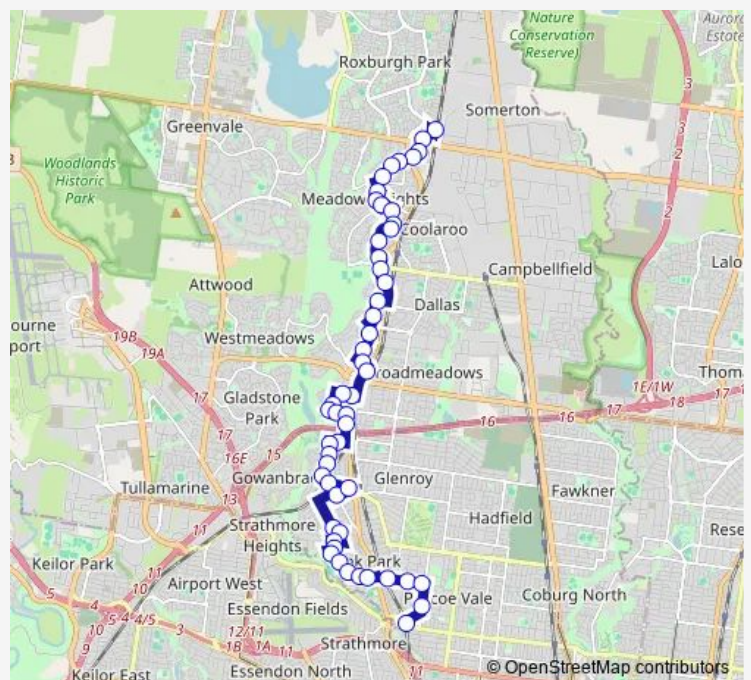

Saturday 08:24-21:05

Sunday 09:20-20:24

**Route info**

Direction: Roxburgh Park Station/Thomas Brunton Pde (Roxburgh Park)

Stops: 52

Trip Duration: 0 hour 49 min

542 — Roxburgh Park - Pascoe Vale

Broadmeadows Town Park/Pearcedale Pde (Broadmeadows)

Broadmeadows Shopping Centre/Tanderrum Way (Broadmeadows)

Broadmeadows Station/Pascoe Vale Rd (Broadmeadows)

Bessell Ct/Lichfield Ave (Jacana)

Northern School for Autism/Lichfield Ave (Jacana)

Fidge Ct/Bliburg St (Jacana)

Bliburg St/Sunset Bvd (Jacana)

Fidge Ct/Sunset Bvd (Jacana)

Sunset Bvd/Langton St (Jacana)

Eleanor St/Langton St (Jacana)

Gervase Avenue Reserve/Gervase Ave (Glenroy)

Gervase Ave/Augustine Tce (Glenroy)

Ridgeway Ave/Augustine Tce (Glenroy)

Valley Cres/Augustine Tce (Glenroy)

Gorrie Pl/Augustine Tce (Glenroy)

70 Belair Ave (Glenroy)

Glenroy Private Nursing Home/Chapman Ave (Glenroy)

Belair Avenue/Lytton St (Glenroy)

Kennedy St/William St (Glenroy)