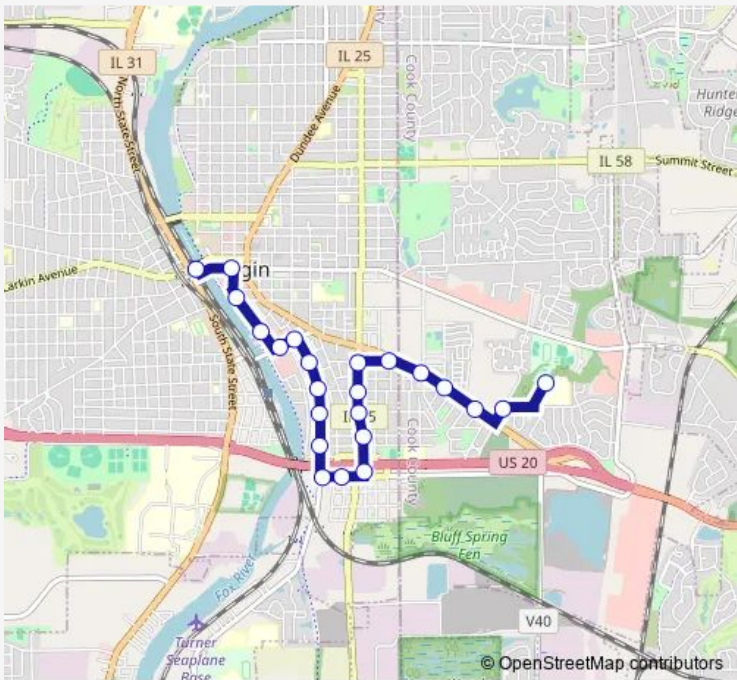

[Go to website](#)

**Direction**  
 Elgin Transportation Center Bay 4 — Elgin High School  
 23 stops  
[Open route schedule](#)

- Elgin Transportation Center Bay 4
- Chicago St & Spring St
- Grove Ave & Prairie St
- 250 S Grove Ave
- National St & Grove Ave
- National St & Raymond St
- Raymond St & Bartlett Pl
- Raymond St & Bent St
- Raymond St & May St
- Raymond St & Hastings St
- Bluff City Blvd & Raymond St
- Bluff City Blvd & Elizabeth St
- Liberty St & Bluff City Blvd
- Liberty St & Jay St
- Liberty St & May St
- Liberty St & Bent St
- Liberty St & Sherman Ave
- Sherman Ave & Villa St (at George St)
- Villa St & Willard Ave
- Villa St & Bent St / Sadler Ave
- Villa St & Virgil Ave

Route info  
 Direction: Elgin Transportation Center Bay 4  
 Stops: 23  
 Trip Duration: 0 hour 17 min

542 — Bluff City BusMaps

Varsity Dr & Maroon Dr

Elgin High School

**Direction**

Sherman Ave &amp; Villa St (at George St) — Elgin Transportation Center Bay 4

16 stops

[Open route schedule](#)

Sherman Ave &amp; Villa St (at George St)

Villa St &amp; Willard Ave

Willard Ave &amp; Bent St

Bent St &amp; Cleveland Ave

Bent St &amp; Illinois Ave

Bent St &amp; Liberty St

## Route info

Direction: Sherman Ave &amp; Villa St (at George St)

Stops: 16

Trip Duration: 0 hour 11 min

**Direction**

Elgin High School — Elgin Transportation Center Bay 4

14 stops

[Open route schedule](#)