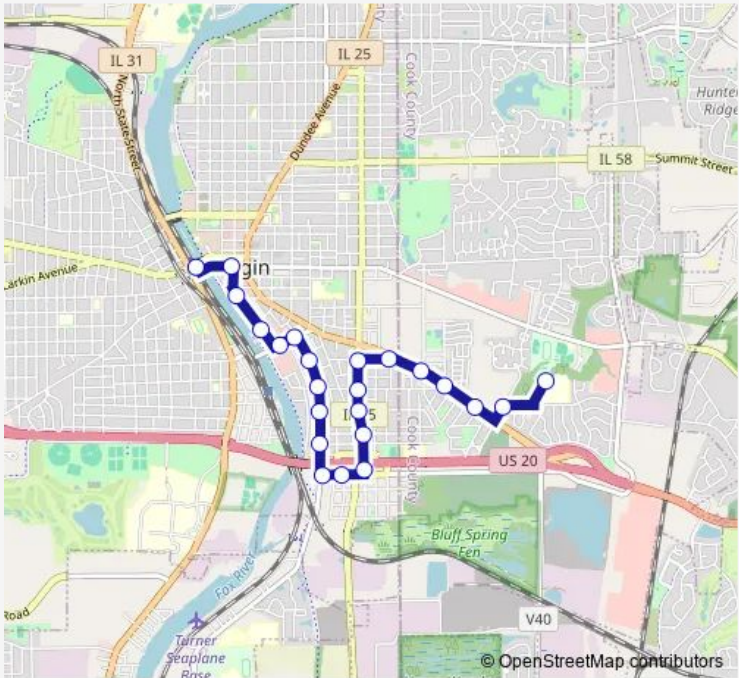

Bus 542 Bluff City

[Go to website](#)

Direction
 Elgin Transportation Center Bay 4 — Elgin High School
 23 stops
[Open route schedule](#)

- Elgin Transportation Center Bay 4
- Chicago St & Spring St
- Grove Ave & Prairie St
- 250 S Grove Ave
- National St & Grove Ave
- National St & Raymond St
- Raymond St & Bartlett Pl
- Raymond St & Bent St
- Raymond St & May St
- Raymond St & Hastings St
- Bluff City Blvd & Raymond St
- Bluff City Blvd & Elizabeth St
- Liberty St & Bluff City Blvd
- Liberty St & Jay St
- Liberty St & May St
- Liberty St & Bent St
- Liberty St & Sherman Ave
- Sherman Ave & Villa St (at George St)
- Villa St & Willard Ave
- Villa St & Bent St / Sadler Ave
- Villa St & Virgil Ave

Route schedule
 Elgin Transportation Center Bay 4 — Elgin High School

Monday	06:07-20:15
Tuesday	06:07-20:15
Wednesday	06:07-20:15
Thursday	06:07-20:15
Friday	06:07-20:15
Saturday	07:22-18:15
Sunday	—

Route info
 Direction: Elgin Transportation Center Bay 4
 Stops: 23
 Trip Duration: 0 hour 17 min

542 — Bluff City BusMaps

Varsity Dr & Maroon Dr

Elgin High School

Direction

Sherman Ave & Villa St (at George St) — Elgin Transportation Center Bay 4

16 stops

[Open route schedule](#)

Sherman Ave & Villa St (at George St)

Route info

Direction: Sherman Ave & Villa St (at George St)

Stops: 16

Trip Duration: 0 hour 11 min

Direction

Elgin High School — Elgin Transportation Center Bay 4

14 stops

[Open route schedule](#)