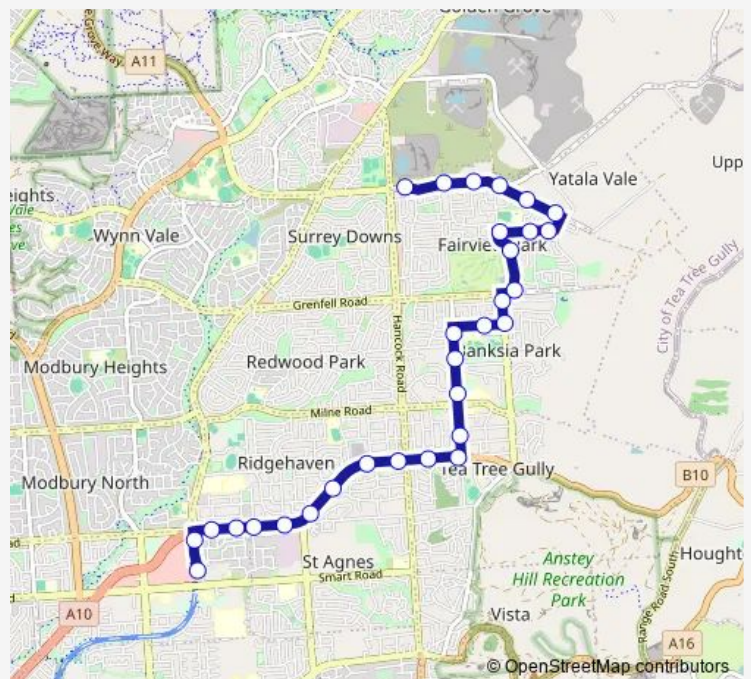

Bus 542 Fairview Park to Tea Tree Plaza Interchange

[Go to website](#)

Direction

Stop 68 Yatala Vale Rd - North side — Zone B Tea Tree Plaza Interchange - West side

30 stops

[Open route schedule](#)

- Stop 68 Yatala Vale Rd - North side
- Stop 67 Yatala Vale Rd - North side
- Stop 66 Yatala Vale Rd - North side
- Stop 65 Yatala Vale Rd - North side
- Stop 64 Yatala Vale Rd - North side
- Stop 63B Yatala Vale Rd - North side
- Stop 63A Katarama Rd - South East side
- Stop 63 Katarama Rd - South side
- Stop 62 Katarama Rd - South side
- Stop 61 Hamilton Rd - East side
- Stop 60 Hamilton Rd - East side
- Stop 59 Haines Rd - East side
- Stop 58 Haines Rd - East side
- Stop 57 Cottenham Rd - South side
- Stop 56 Elizabeth St - East side
- Stop 55 Elizabeth St - East side
- Stop 54 Elizabeth St - East side
- Stop 53 Elizabeth St - East side
- Stop 52 North East Rd - South East side
- Stop 51 North East Rd - South side
- Stop 50 North East Rd - South East side

Route schedule

Stop 68 Yatala Vale Rd - North side — Zone B Tea Tree Plaza Interchange - West side

Monday	05:28-22:03
Tuesday	05:28-22:03
Wednesday	05:28-22:03
Thursday	05:28-22:03
Friday	05:28-22:03
Saturday	06:32-22:03
Sunday	08:02-22:03

Route info

Direction: Stop 68 Yatala Vale Rd - North side

Stops: 30

Trip Duration: 0 hour 19 min

542 — Fairview Park to Tea Tree Plaza Interchange

Stop 49 North East Rd - South East side

Stop 48 North East Rd - South East side

Zone B Tea Tree Plaza Interchange - West side

Direction

Zone F Tea Tree Plaza Interchange - East side — Stop 68
Yatala Vale Rd - South side

30 stops

[Open route schedule](#)

Zone F Tea Tree Plaza Interchange - East side