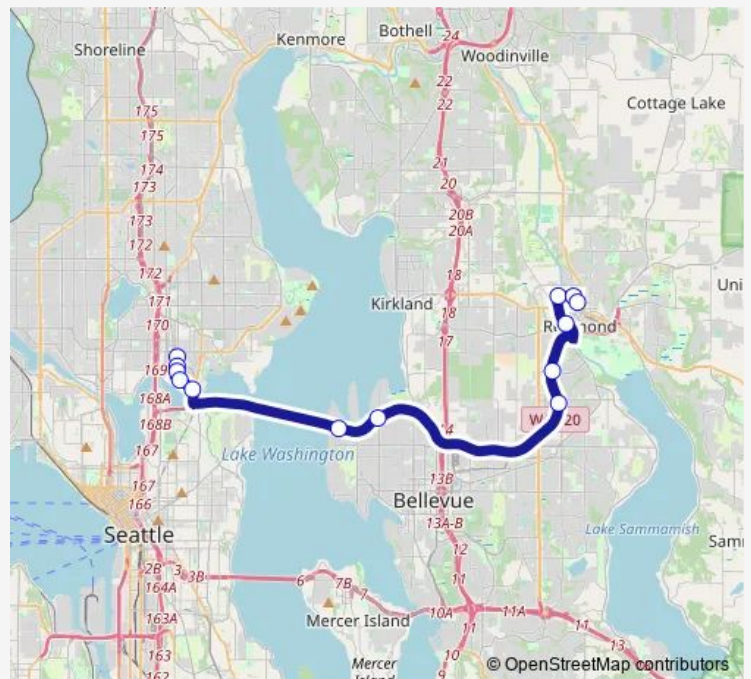

15th Ave NE & NE 40th St

Pacific St NE & UW Hitchcock Hall

NE Pacific St & Montlake Blvd NE - Bay 1

Sr 520 & Evergreen Point Rd

Clyde Hill/Yarrow Pt & Sr-520 - 92nd Avenue

State Route 520 & NE 40th St

Sr 520 & NE 51st St

West Lake Sammamish Pkwy NE & Leary Way

NE 85th St & 154th Ave Ne

NE 85th St & 161st Ave Ne

Redmond Transit Center - Bay 1

**Route schedule**

15th Ave NE & NE 43rd St — Redmond Transit Center - Bay 1

Monday 06:14-22:45

Tuesday 06:14-22:45

Wednesday —

Thursday 06:14-22:45

Friday 06:14-22:45

Saturday 06:36-22:11

Sunday 06:36-22:11

**Route info**

Direction: 15th Ave NE & NE 43rd St

Stops: 13

Trip Duration: 0 hour 29 min

542 — Redmond - University District