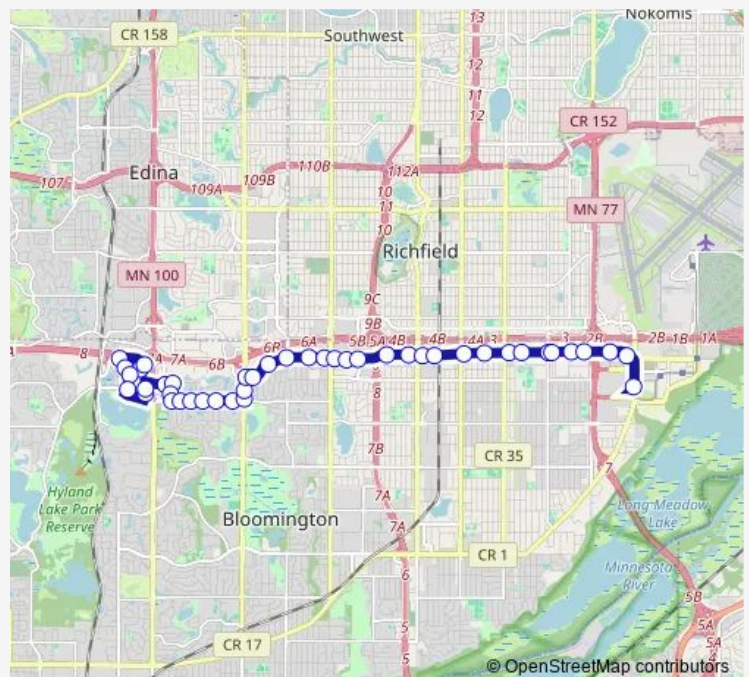

France Ave S & 84th St W

France Ave S & 83rd St W

France Ave & American Blvd W

American Blvd & Towndale Dr

Route schedule

Normandale Lake Blvd & Amer/Green Valley — MOA Transit Station Gate G

Monday 06:11-18:07

Tuesday 06:11-18:07

Wednesday 06:11-18:07

Thursday 06:11-18:07

Friday 06:11-18:07

Saturday —

Sunday —

Route info

Direction: Normandale Lake Blvd & Amer/Green Valley

Stops: 43

Trip Duration: 0 hour 28 min

542

American Blvd & Southtown Dr

American Blvd & Xerxes Ave S

American Blvd & Thomas Ln

American Blvd & Queen Ave S

American Blvd & Penn Ave S

Route info

Direction: MOA Transit Station Gate G

Stops: 43

Trip Duration: 0 hour 28 min

84th St W & Harrison Rd

84th St W & Kell Ave S

84th St W & Morris Rd

84th St W & Oxborough Av / Palmer Av S