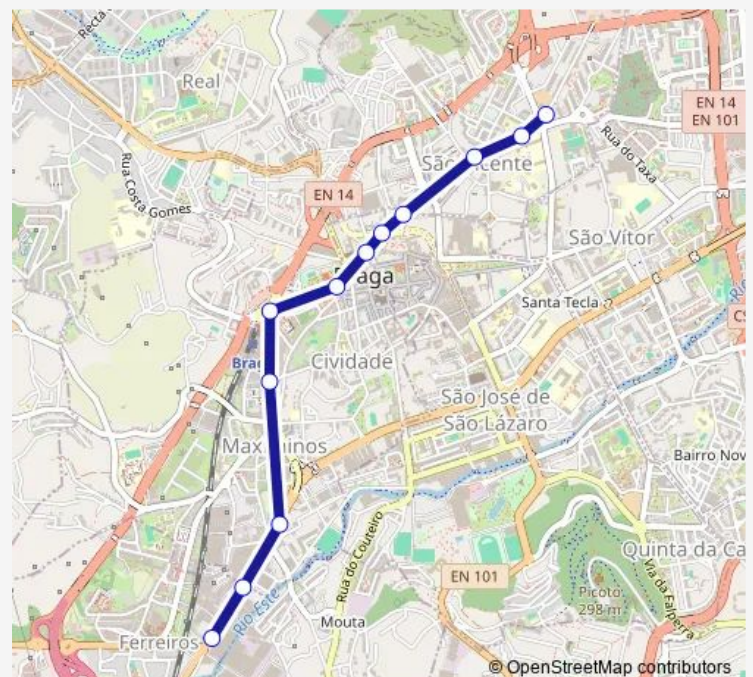

## Route schedule

Bosch/Delphi (Baia Fábrica) — Infias

Monday —

Tuesday —

Wednesday —

Thursday —

Friday 14:43-16:40

Saturday —

## Route info

Direction: Bosch/Delphi (Baia Fábrica)

Stops: 12

Trip Duration: 0 hour 17 min

■ 542 — Bosch/Delphi - Conde Agrolongo - Carmo

**BusMaps**

542 Bus time schedules and route maps are available in an offline PDF at [busmaps.com](https://busmaps.com). Use the [busmaps.com](https://busmaps.com) website to see live bus times, train schedule or subway schedule, and step-by-step directions for all public transit in Braga