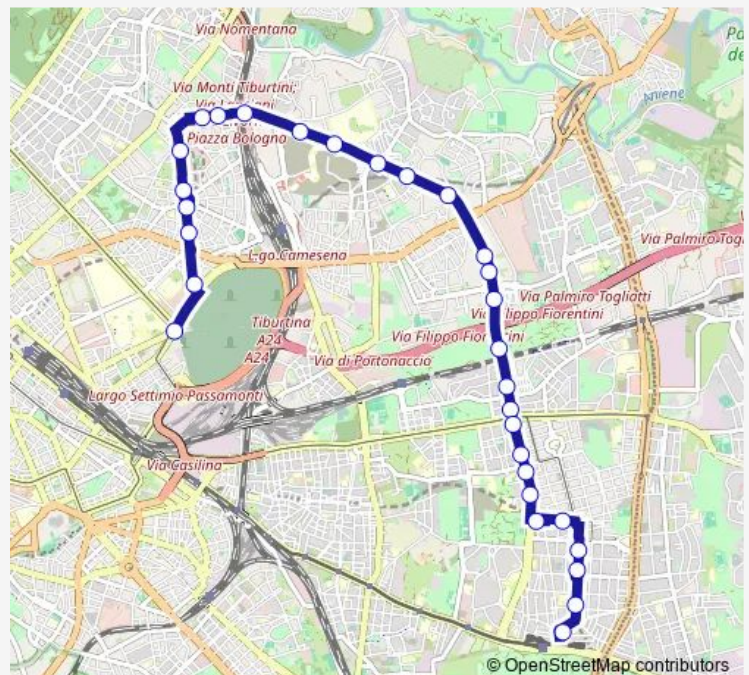

TOR DE' Schiavi/Prenestina

### Route schedule

VERANO — P. ZA Delle Camelie

Monday 05:10-24:00

Tuesday 05:10-24:00

Wednesday 05:10-24:00

Thursday 05:10-24:00

Friday 05:10-24:00

Saturday 05:10-24:00

### Route info

Direction: VERANO

Stops: 30

Trip Duration: 0 hour 47 min

542

BusMaps

TOR DE' Schiavi/Mattirolo

TOR DE' Schiavi/Anagni

## Route info

Direction: P. ZA Delle Camelie

Stops: 29

Trip Duration: 0 hour 39 min

Provincie/Padova

Provincie

Provincie/Valerio Massimo

VERANO