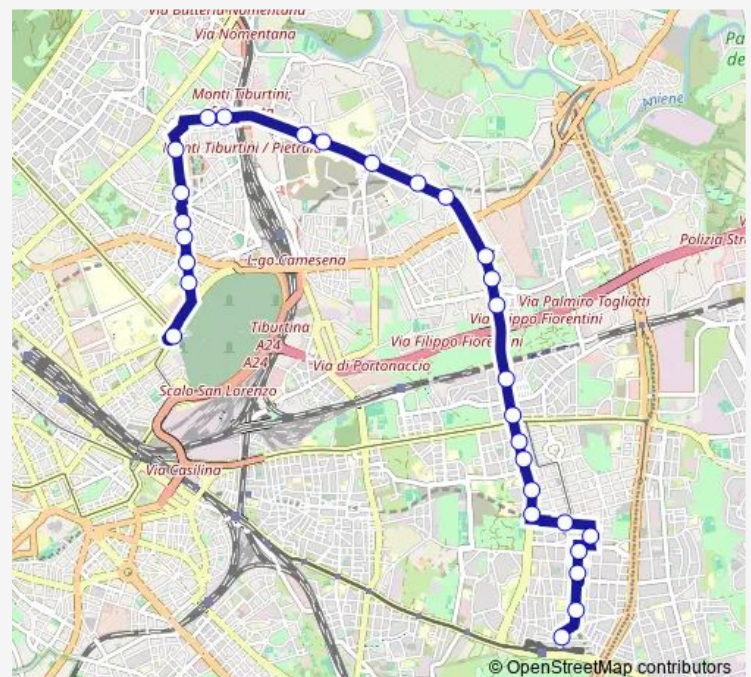

TOR DE' Schiavi/Prenestina

### Route schedule

Verano — P. ZA Delle Camelie

Monday 05:10-24:00

Tuesday 05:10-24:00

Wednesday 05:10-24:00

Thursday 05:10-24:00

Friday 05:10-24:00

Saturday 05:10-24:00

### Route info

Direction: Verano

Stops: 30

Trip Duration: 0 hour 49 min

542

BusMaps

TOR DE' Schiavi/Mattirolo

TOR DE' Schiavi/Anagni

## Route info

Direction: P. ZA Delle Camelie

Stops: 29

Trip Duration: 0 hour 31 min

Provincie/Padova

Provincie

Provincie/Valerio Massimo

Verano