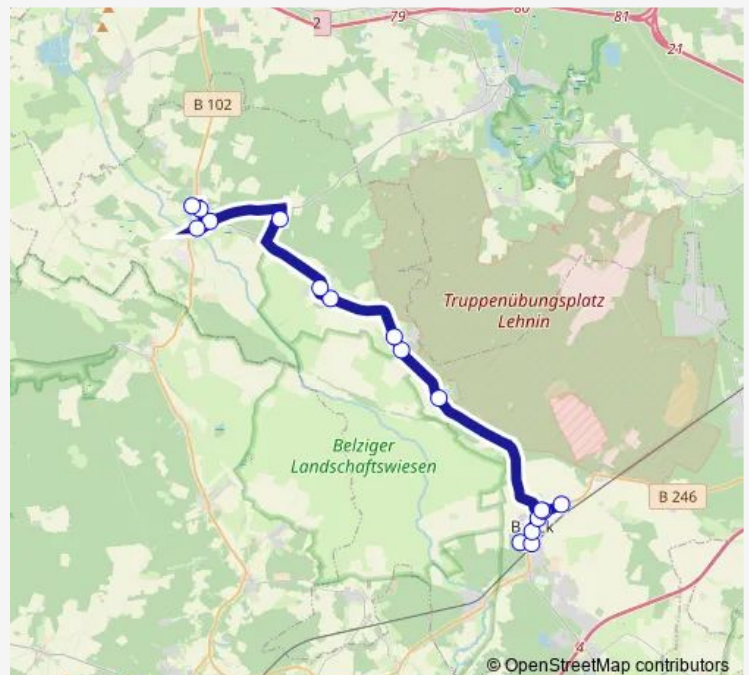

Oberjünne, Dorf

Golzow (PM), Lehniner Str.

Golzow (PM), Anger

Golzow (PM), Brandenburger Str.

Golzow (PM), Schule

### Route schedule

Brück, Schulen — Golzow (PM), Schule

Monday 06:14-20:12

Tuesday 06:14-20:12

Wednesday 06:14-20:12

Thursday 06:14-20:12

Friday 06:14-20:12

Saturday 08:14-14:14

### Route info

Direction: Brück, Schulen

Stops: 17

Trip Duration: 0 hour 30 min

## Direction

Golzow (PM), Schule — Brück, Schulen

17 stops

[Open route schedule](#)

Golzow (PM), Schule

Golzow (PM), Brandenburger Str.

Golzow (PM), Anger

Golzow (PM), Lehniner Str.