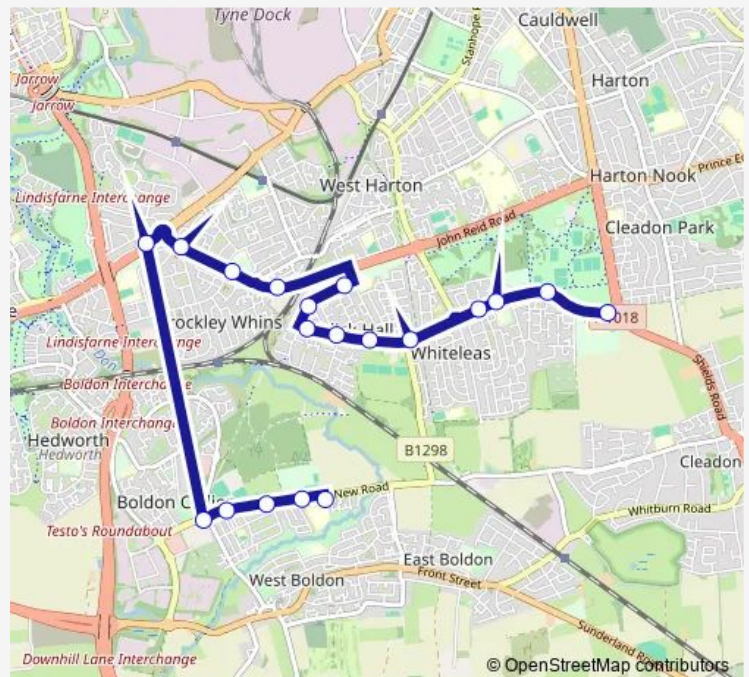

### Route schedule

Boldon School — South Shields Community School

Monday 15:30

Tuesday 15:30

Wednesday 15:30

Thursday 15:30

Friday 15:30

Saturday —

### Route info

Direction: Boldon School

Stops: 19

Trip Duration: 0 hour 27 min

**Direction**

Falmouth Drive-Tavistock Place — New Road-John Street

39 stops

[Open route schedule](#)

## Route schedule

Falmouth Drive-Tavistock Place — New Road-John Street

Monday 07:25

Tuesday 07:25

Wednesday 07:25

Thursday 07:25

Friday 07:25

Saturday —

## Route info

Direction: Falmouth Drive-Tavistock Place

Stops: 39

Trip Duration: 0 hour 45 min

Nevinson Avenue - Gainsborough Avenue

Whiteleas Way-Hogarth Road

Whiteleas Way-Sutherland Court

Whiteleas Way-School