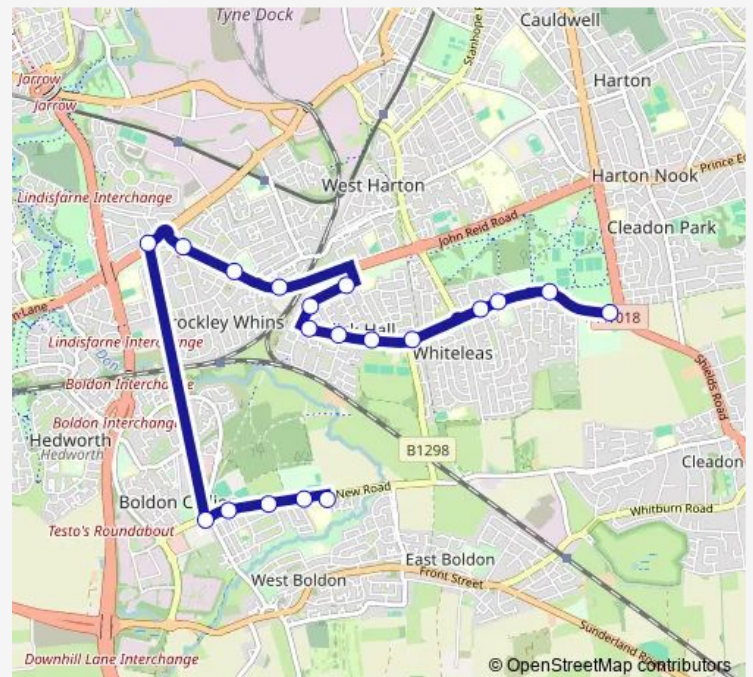

Bus 542

[Go to website](#)

Direction

Boldon School — South Shields Community School

19 stops

[Open route schedule](#)

Boldon School

New Road-School

New Road-Ernest Street

New Road-John Street

Hubert Street - Asda

South Leam

John Reid Road-Newcastle Road

John Reid Road-Perth Avenue

South Shields Crematorium

Sheridan Road - Chesterton Rd

Sheridan Road-Kingsley Avenue

Galsworthy Road-Sheridan Road

Galsworthy Road-Bunyan Avenue

Galsworthy Road-Chesterton Road

Galsworthy Road-Benton Road

Nevinson Avenue-Gainsborough Avenue

Nevinson Avenue - Moreland Road

Nevinson Avenue-Tarragon Way

South Shields Community School

Route schedule

Boldon School — South Shields Community School

Monday 15:30

Tuesday 15:30

Wednesday 15:30

Thursday 15:30

Friday 15:30

Saturday —

Sunday —

Route info

Direction: Boldon School

Stops: 19

Trip Duration: 0 hour 27 min

542