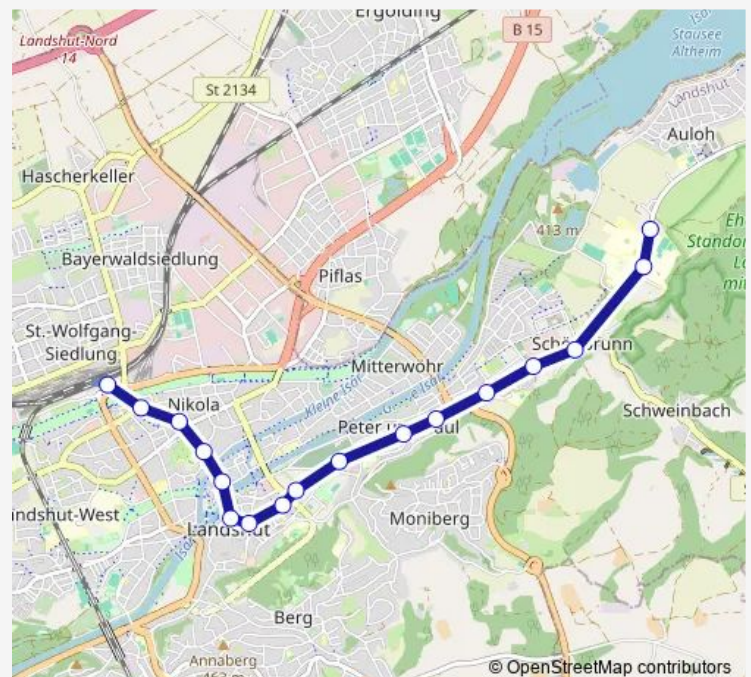

Direction

Landshut (Bay) Hbf — Landshut, Am Lurzenhof

17 stops

[Open route schedule](#)

Landshut (Bay) Hbf

Landshut, Ludmillastraße

Landshut, Kennedy-Platz

Landshut, Bismarckplatz

Landshut, Zweibrückenstraße

Landshut, Altstadt

Landshut, Neustadt

Landshut, Maximilianstraße

Landshut, Justizbehörden

Landshut, Hauptfriedhof

Landshut, Herzog-Georg-Platz

Landshut, Konrad-Adenauer-Straße

Tuesday 08:25

Wednesday 08:25

Thursday 08:25

Friday 08:25

Saturday —

Sunday —

Route info

Direction: Landshut (Bay) Hbf

Stops: 17

Trip Duration: 0 hour 22 min

542 Bus time schedules and route maps are available in an offline PDF at busmaps.com. Use the busmaps.com website to see live bus times, train schedule or subway schedule, and step-by-step directions for all public transit in Landshut