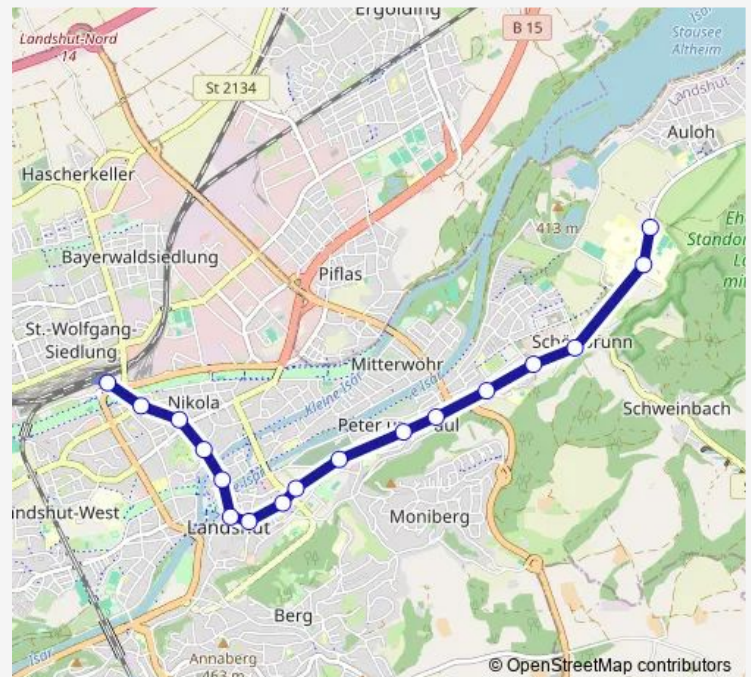

Direction

Landshut (Bay) Hbf — Landshut, Am Lurzenhof

17 stops

[Open route schedule](#)

Landshut (Bay) Hbf

Landshut, Ludmillastraße

Landshut, Kennedy-Platz

Landshut, Bismarckplatz

Landshut, Zweibrückenstraße

Landshut, Altstadt

Landshut, Neustadt

Landshut, Maximilianstraße

Landshut, Justizbehörden

Landshut, Hauptfriedhof

Landshut, Herzog-Georg-Platz

Landshut, Konrad-Adenauer-Straße

Tuesday 08:25

Wednesday 08:25

Thursday 08:25

Friday 08:25

Saturday —

Sunday —

Route info

Direction: Landshut (Bay) Hbf

Stops: 17

Trip Duration: 0 hour 22 min

542 Bus time schedules and route maps are available in an offline PDF at busmaps.com. Use the busmaps.com website to see live bus times, train schedule or subway schedule, and step-by-step directions for all public transit in Landshut