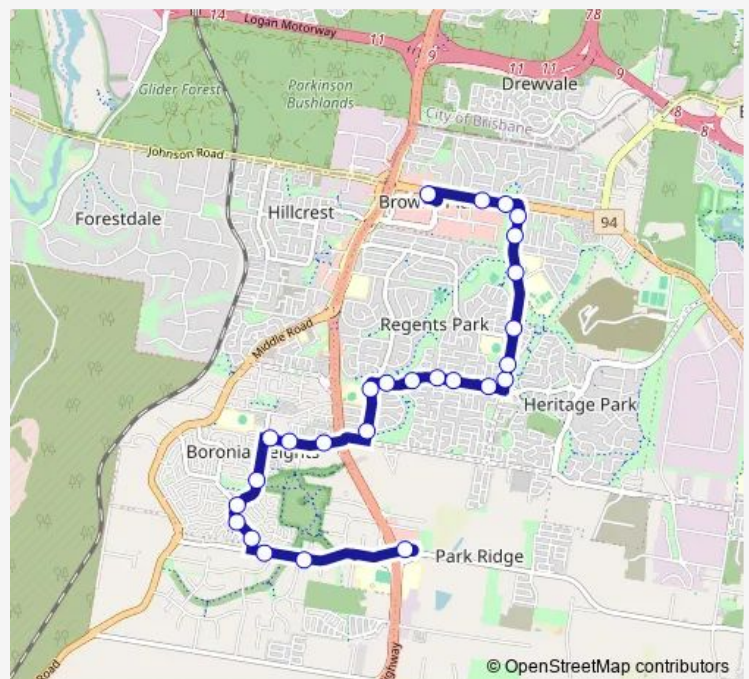

Waller Rd near Renee St

Waller Rd near Vansittart Rd

Waller Rd near Ivor St

Route schedule

Park Ridge park 'n' ride stop B — Browns Plains station, stop 1a

Monday	08:03-17:03
Tuesday	08:03-17:03
Wednesday	08:03-17:03
Thursday	08:03-17:03
Friday	08:03-17:03
Saturday	08:03-17:03
Sunday	08:03-17:03

Route info

Direction: Park Ridge park 'n' ride stop B

Stops: 26

Trip Duration: 0 hour 21 min

542 — Browns Plains - Park Ridge

Waller Rd near Yancey St

Waller Rd near Browns Plains Rd

Browns Plains Rd near Waller Rd

Browns Plains Rd at Webber Drive

Browns Plains station, stop 1a

Direction

Browns Plains station, stop 2b — Park Ridge park 'n' ride stop B

26 stops

[Open route schedule](#)

Browns Plains station, stop 2b

Browns Plains Rd at Ranchwood Avenue

Friday 06:27-18:37

Saturday —

Sunday —

Route info

Direction: Park Ridge park 'n' ride stop B

Stops: 26

Trip Duration: 0 hour 21 min

Browns Plains Rd at Webber Drive