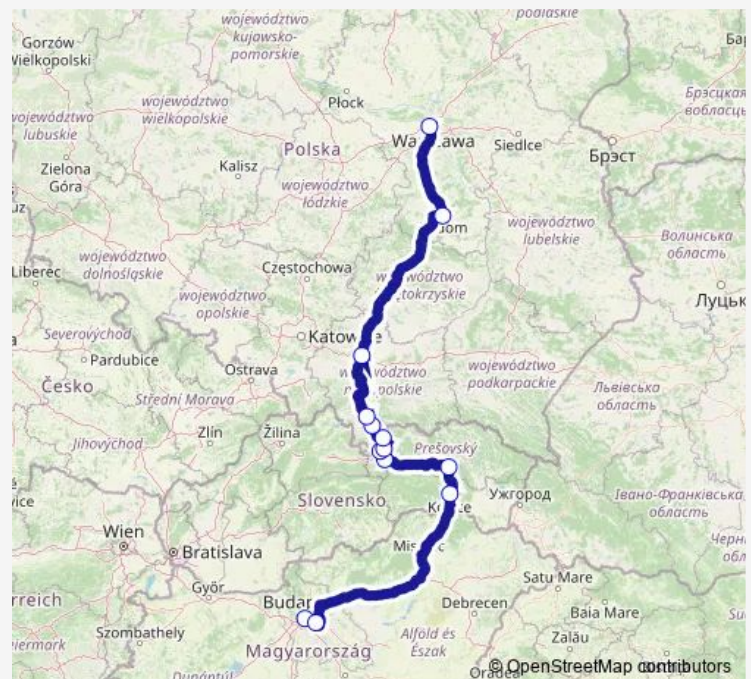

Warsaw, Bus Station West

### Route schedule

Budapest Népliget bus station — Warsaw, Bus Station West

Monday 21:59-22:59

Tuesday 21:59-22:59

Wednesday 21:59-22:59

Thursday 21:59-22:59

Friday 21:59-22:59

Saturday 21:59-22:59

### Route info

Direction: Budapest Népliget bus station

Stops: 13

Trip Duration: 12 hour 51 min

FlixBus N986 — Warsaw - Krakow - Budapest/Zagreb