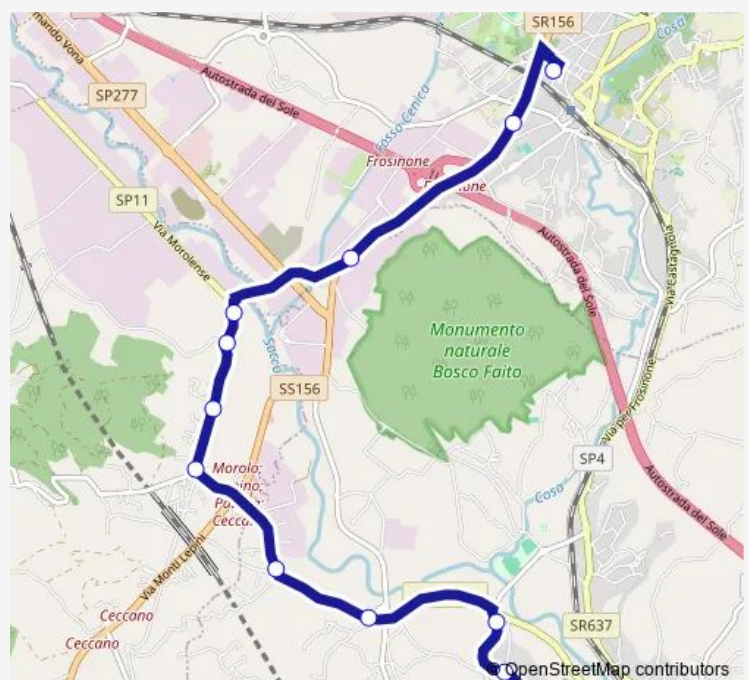

Patrica | Tomacella # f5382

Ceccano | Via Monti Lepini Via Morolense # f5225

Frosinone | Via Monti Lepini (Casello) # f5226

Frosinone | Piazza Pertini # f3486

Route schedule

Ceccano | Cimitero # f5386 — Frosinone | Piazza Pertini # f3486

Monday 14:25

Tuesday 14:25

Wednesday 14:25

Thursday 14:25

Friday 14:25

Saturday —

Sunday —

Route info

Direction: Ceccano | Cimitero # f5386

Stops: 13

Trip Duration: 0 hour 20 min

Bus time schedules and route maps are available in an offline PDF at busmaps.com. Use the busmaps.com website to see live bus times, train schedule or subway schedule, and step-by-step directions for all public transit in Ceccano