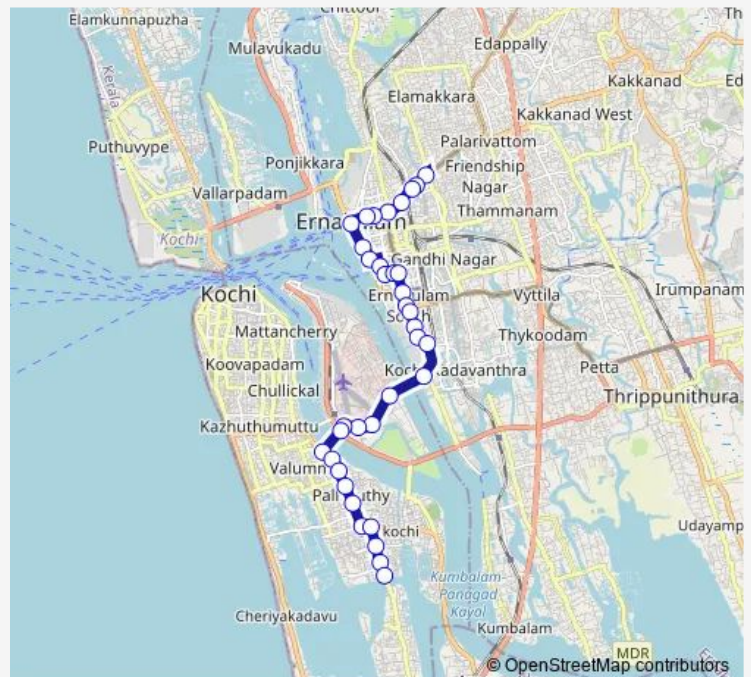

Bus Perumpadappu ↔ Kaloor

[Go to website](#)

Direction

Kaloor — Perumpadappu

36 stops

[Open route schedule](#)

- Kaloor
- Manapattyparambu
- Town Hall
- North Railway Station
- Kacheripadi
- St Alberts College
- Saritha
- High Court Junction
- Menaka
- St Theresas College
- Boat Jetty Junction
- Hospital Junction
- Maharajas Hostel
- Maharajas Ground
- Jose Junction
- Pallimukku Junction
- Medical Trust Hospital
- Ravipuram
- Cochin Shipyard Main Gate
- Atlantis
- Thevara Junction

Route schedule

Kaloor — Perumpadappu

Monday	06:00
Tuesday	06:00
Wednesday	06:00
Thursday	06:00
Friday	06:00
Saturday	06:00
Sunday	06:00

Route info

Direction: Kaloor

Stops: 36

Trip Duration: 0 hour 43 min

Perumpadappu ↔ Kaloor

Marunnukada

Palluruthy Veli

Kacheripadi

Kumbalangi Vazhi

Koventha Junction

Mattiyambalam

Perumpadappu

Direction

Wednesday 06:00

Thursday 06:00

Friday 06:00

Saturday 06:00

Sunday 06:00

Route info

Direction: Perumpadappu

Stops: 36