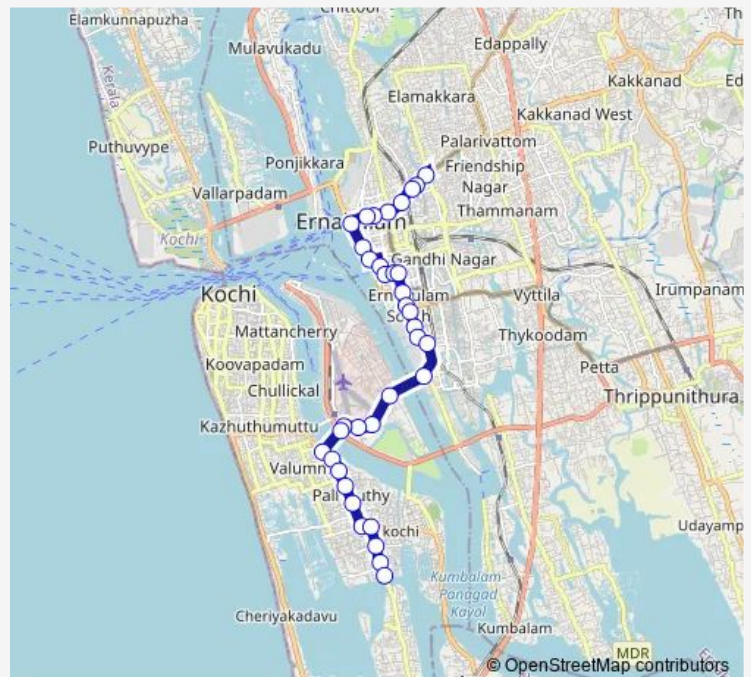

Bus Perumpadappu ↔ Kaloor

[Go to website](#)

Direction

Kaloor — Perumpadappu

36 stops

[Open route schedule](#)

- Kaloor
- Manapattyparambu
- Town Hall
- North Railway Station
- Kacheripadi
- St Alberts College
- Saritha
- High Court Junction
- Menaka
- St Theresas College
- Boat Jetty Junction
- Hospital Junction
- Maharajas Hostel
- Maharajas Ground
- Jose Junction
- Pallimukku Junction
- Medical Trust Hospital
- Ravipuram
- Cochin Shipyard Main Gate
- Atlantis
- Thevara Junction

Route schedule

Kaloor — Perumpadappu

Monday	06:00
Tuesday	06:00
Wednesday	06:00
Thursday	06:00
Friday	06:00
Saturday	06:00
Sunday	06:00

Route info

Direction: Kaloor

Stops: 36

Trip Duration: 0 hour 43 min

Perumpadappu ↔ Kaloor

Wednesday 06:00

Thursday 06:00

Friday 06:00

Saturday 06:00

Sunday 06:00

Route info

Direction: Perumpadappu

Stops: 36