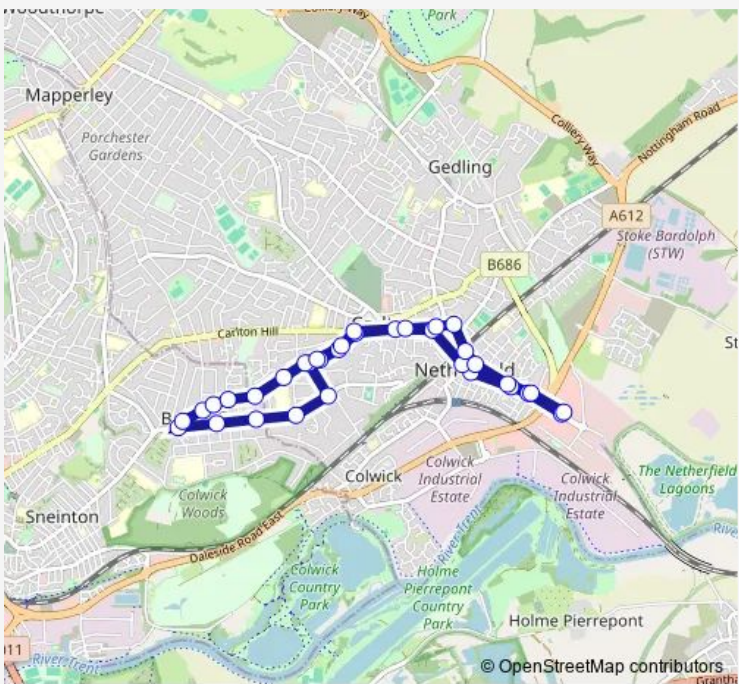

## Bus 773 Netherfield - Bakersfield - Netherfield [nottsbus Connect]

[Go to website](#)

**Direction**  
 Morrisons — Morrisons  
 34 stops  
[Open route schedule](#)

- Morrisons
- Godfrey Street
- Kingsley Drive
- Ashwell Street
- Shops
- Wallace Avenue
- George Road
- Tesco
- Southlea Road
- Sacred Heart Primary School
- Southdale Drive
- Avondale Road
- Trentdale Road
- The Bakersfield
- Eastdale Road
- Parkdale Road
- Bakerdale Road
- Sunnydale Road
- Eastdale Road
- Rosedale Road
- Dovedale Road

Route schedule  
 Morrisons — Morrisons

Monday	08:50-18:50
Tuesday	08:50-18:50
Wednesday	08:50-18:50
Thursday	08:50-18:50
Friday	08:50-18:50
Saturday	—
Sunday	—

Route info  
 Direction: Morrisons  
 Stops: 34  
 Trip Duration: 0 hour 27 min

773 — Netherfield - Bakersfield - Netherfield [nottsbus Connect] **BusMaps**

Cliff Road

Southdale Drive

Sacred Heart Primary School

Southlea Road

Tesco

George Road

Wallace Avenue

Elm Drive

Kenrick Street

Morris Street

Kingsley Drive

Godfrey Street

Morrisons

773 Bus time schedules and route maps are available in an offline PDF at [busmaps.com](https://busmaps.com). Use the [busmaps.com](https://busmaps.com) website to see live bus times, train schedule or subway schedule, and step-by-step directions for all public transit in Nottingham