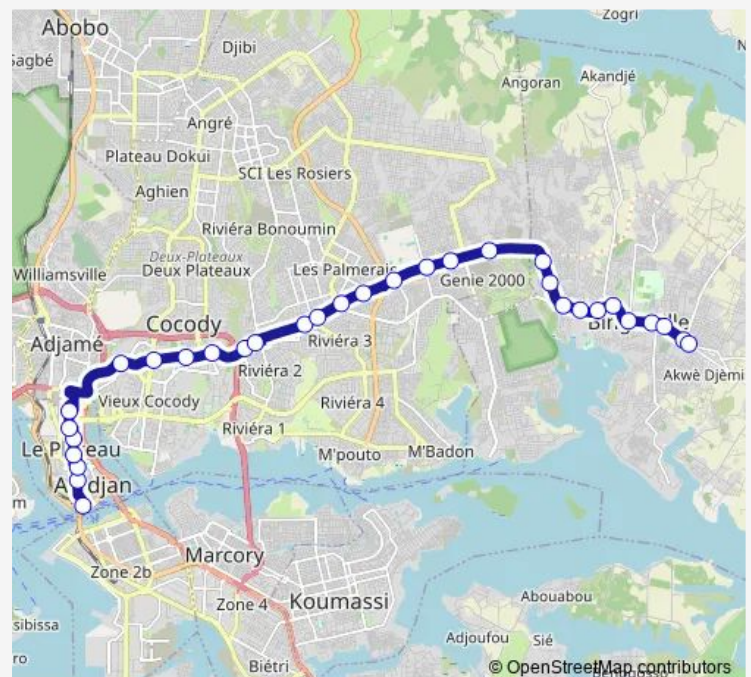

Station Total Riviera 2

CAP Nord

KM 9

Arrêt Après Barrage

Station Total Route de Bingerville

Nouveau Camp Akouedo

Carrefour Faya

Hypermarché Carrefour

### Route schedule

Gare Sud — Bingerville

Monday 06:00

Tuesday 06:00

Wednesday 06:00

Thursday 06:00

Friday 06:00

Saturday 06:00

### Route info

Direction: Gare Sud

Stops: 32

Trip Duration: 1 hour 54 min

773 — Bingerville ↔ Gare Sud

Pharmacie St Silvestre

Coqivoire Bingerville

Hotel Free world Bingerville