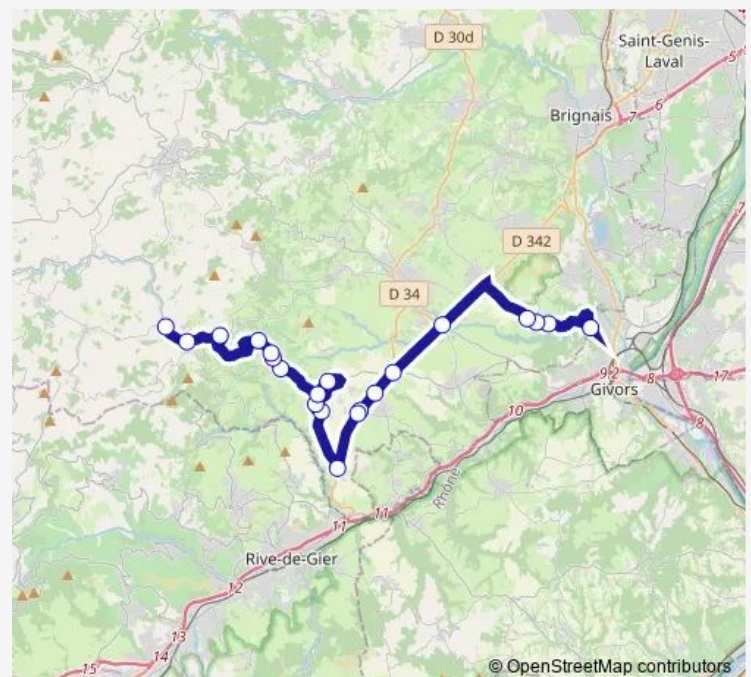

Mornant - Pont Rompu

Mornant - Bellevue

Chabaniere - ST Maurice Fontblanche

Chabaniere - ST Maurice LA Serve

Chabaniere - ST Maurice LE GD Buisson

Chabaniere - ST Maurice LA Roussilliere

Chabaniere - ST Maurice LES Granges

Wednesday 13:15

Thursday 18:15

Friday 18:15

Saturday —

Sunday —

Route info

Direction: Givors - Lycee Aragon / Picasso

Stops: 21

Trip Duration: 0 hour 56 min

Direction

STE-Catherine - LE Parc — Givors - Lycee Aragon / Picasso

21 stops

[Open route schedule](#)

STE-Catherine - LE Parc

STE-Catherine - LE Bourg

STE-Catherine - LES Farges

Tuesday 06:52

Wednesday 06:52

Thursday 06:52

Friday 06:52

Saturday —

Sunday —

Route info

Direction: STE-Catherine - LE Parc