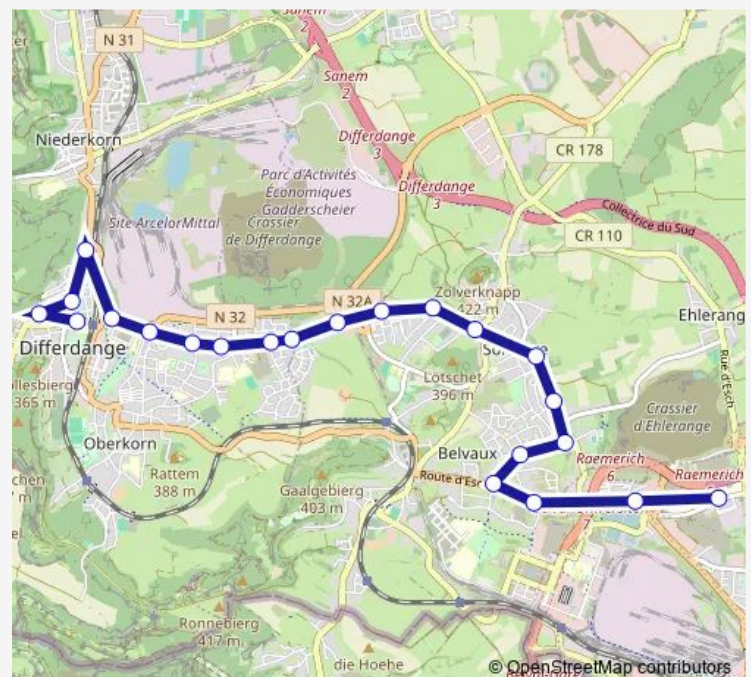

Soleuvre, Cité Scheierhaff

Soleuvre, Déifferdengerstrooss

Differdange, Gewännchen

Differdange, Cité Breitfeld

Differdange, Henri Grey

Differdange, Jugendfabrik

Differdange, Fousbann rue Emile Mark

Differdange, Arbed

Differdange, Al Gare

Differdange, Centre

Differdange, Groussstrooss

Route schedule

L.G.K. — Differdange, Schoul

Monday	15:40
Tuesday	15:40
Wednesday	15:40
Thursday	15:40
Friday	15:40
Saturday	—
Sunday	—

Route info

Direction: L.G.K.

Stops: 22

Trip Duration: 0 hour 23 min

773

BusMaps

773 Bus time schedules and route maps are available in an offline PDF at busmaps.com. Use the busmaps.com website to see live bus times, train schedule or subway schedule, and step-by-step directions for all public transit in Differdange