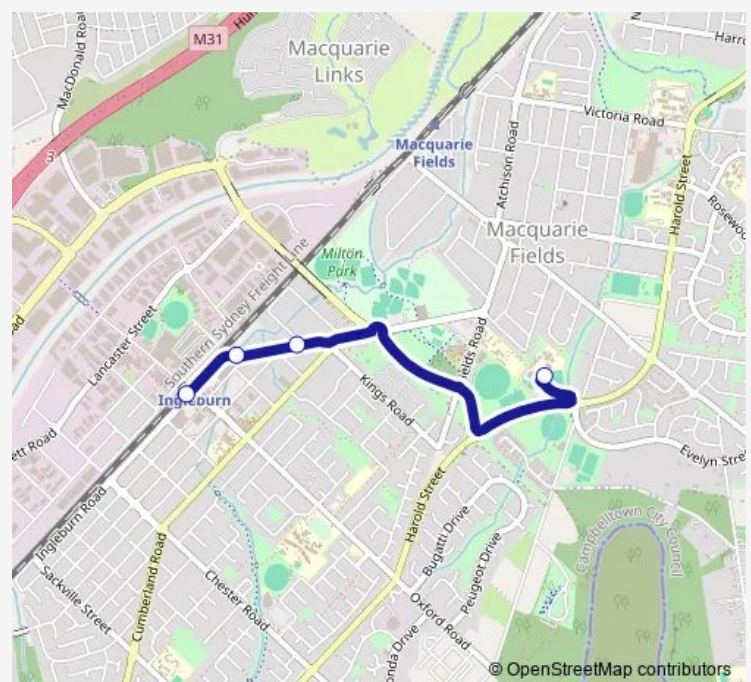

School Bus 3006 Ingleburn Station to Macquarie Fields Hs

[Go to website](#)**Direction**

Ingleburn Station, Ingleburn Rd — Macquarie Fields High School, School Grounds

4 stops

[Open route schedule](#)

Ingleburn Station, Ingleburn Rd

Ingleburn Rd Opp Macquarie Rd

Macquarie Rd At James St

Macquarie Fields High School, School Grounds

Route schedule

Ingleburn Station, Ingleburn Rd — Macquarie Fields High School, School Grounds

Monday 08:23

Tuesday 08:23

Wednesday 08:23

Thursday 08:23

Friday —

Saturday —

Sunday —

Route info

Direction: Ingleburn Station, Ingleburn Rd

Stops: 4

Trip Duration: 0 hour 5 min

3006 School Bus time schedules and route maps are available in an offline PDF at busmaps.com. Use the busmaps.com website to see live bus times, train schedule or subway schedule, and step-by-step directions for all public transit in Liverpool