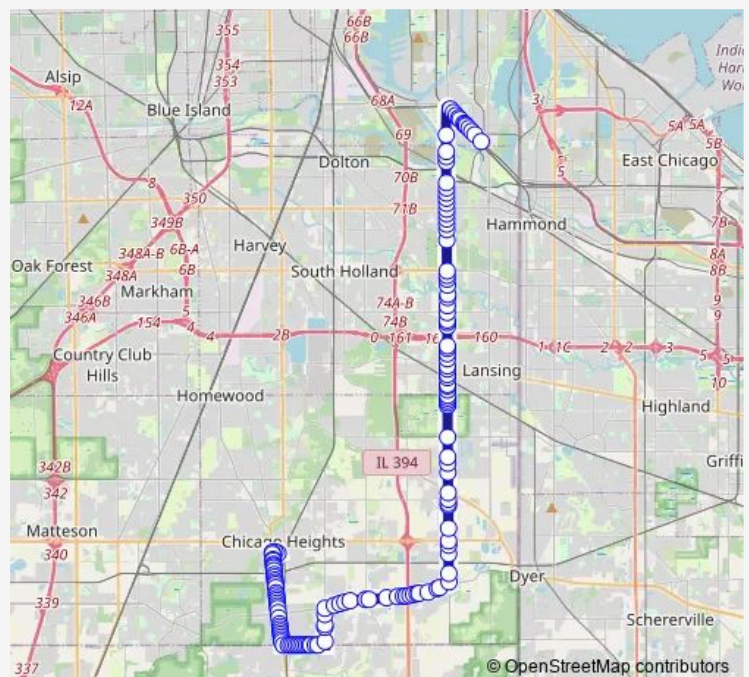

Chicago Rd & 16th Pl

Chicago Rd & Hickory St

Chicago Rd & Independence Dr

Chicago Rd & 19th Pl

Chicago Rd & Forest Ave

Chicago Rd & Main St

Chicago Rd & 21st St

Chicago Rd & 23rd St

Chicago Rd & 24th St

Chicago Rd & 25th St

Chicago Rd & 26th St

Chicago Rd & Interocean Ave

Chicago Rd & 27th St

Chicago Rd & 28th St

Chicago Rd & 28th Pl

Chicago Rd & 29th St

Chicago Rd & 29th Pl

Chicago Rd & 30th St

Route schedule

Pace Chicago Hgts Terminal Bay 1 — Ring Rd & Victory Center

Monday	—
Tuesday	—
Wednesday	—
Thursday	—
Friday	—
Saturday	07:45-17:45
Sunday	—

Route info

Direction: Pace Chicago Hgts Terminal Bay 1

Stops: 113

Trip Duration: 0 hour 44 min

358 — Torrence

Chicago Rd & 30th Pl

Chicago Rd & 31st St

Chicago Rd & Sauk Trail

Chicago Rd & 33rd St