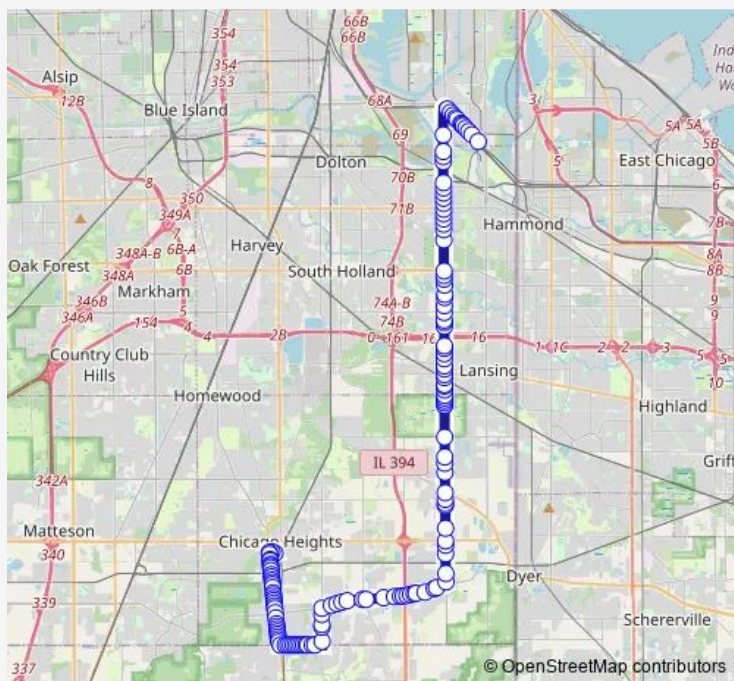

Chicago Rd & 16th Pl

Chicago Rd & Hickory St

Chicago Rd & Independence Dr

Chicago Rd & 19th Pl

Chicago Rd & Forest Ave

Chicago Rd & Main St

Chicago Rd & 21st St

Chicago Rd & 23rd St

Chicago Rd & 24th St

Chicago Rd & 25th St

Chicago Rd & 26th St

Chicago Rd & Interocean Ave

Chicago Rd & 27th St

Chicago Rd & 28th St

Chicago Rd & 28th Pl

Chicago Rd & 29th St

Chicago Rd & 29th Pl

Chicago Rd & 30th St

Route schedule

Pace Chicago Heights Terminal 4 — Ring Rd & Victory Center

Monday	—
Tuesday	—
Wednesday	—
Thursday	—
Friday	—
Saturday	07:45-17:45
Sunday	—

Route info

Direction: Pace Chicago Heights Terminal 4

Stops: 113

Trip Duration: 0 hour 42 min

358 — Torrence

Chicago Rd & 30th Pl

Chicago Rd & 31st St

Chicago Rd & Sauk Trail

Chicago Rd & 33rd St