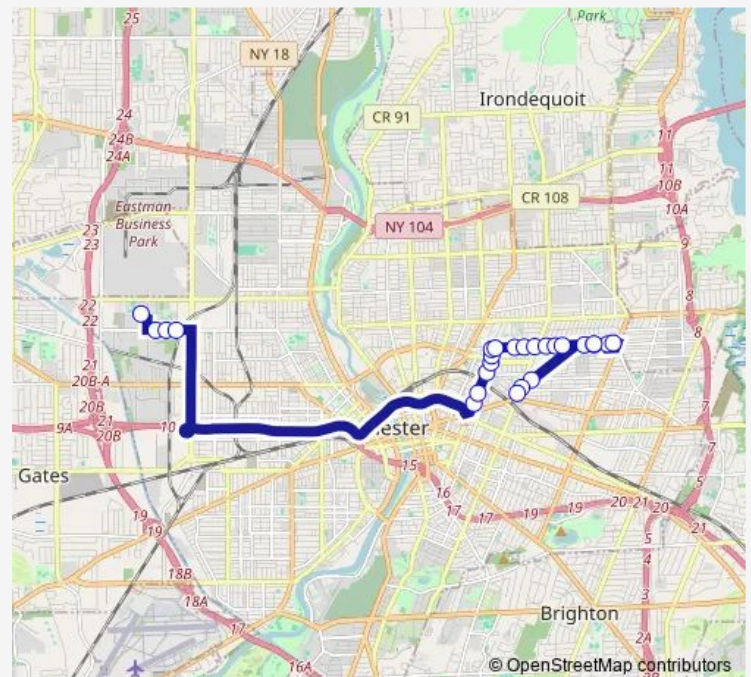

Bay & Ellison

Bay & Baycliff

Bay & Goodman

Bay & 6th

Bay & Harvest

Bay & 1st

Niagara & Bay

Niagara & Central Park

Union & Trinidad

Route schedule

Goodman & Hayward — Edison Tech High School

Monday 06:42

Tuesday 06:42

Wednesday 06:42

Thursday 06:42

Friday 06:42

Saturday —

Sunday —

Route info

Direction: Goodman & Hayward

Stops: 24

Trip Duration: 0 hour 33 min

358 — Nmarketview-Homestead/Colfax

Union & Ontario

Union & Lyndhurst

Edison Tech High School

Direction

Edison Tech High School — Goodman & Hayward

25 stops

[Open route schedule](#)

Edison Tech High School

Emerson & Polaris