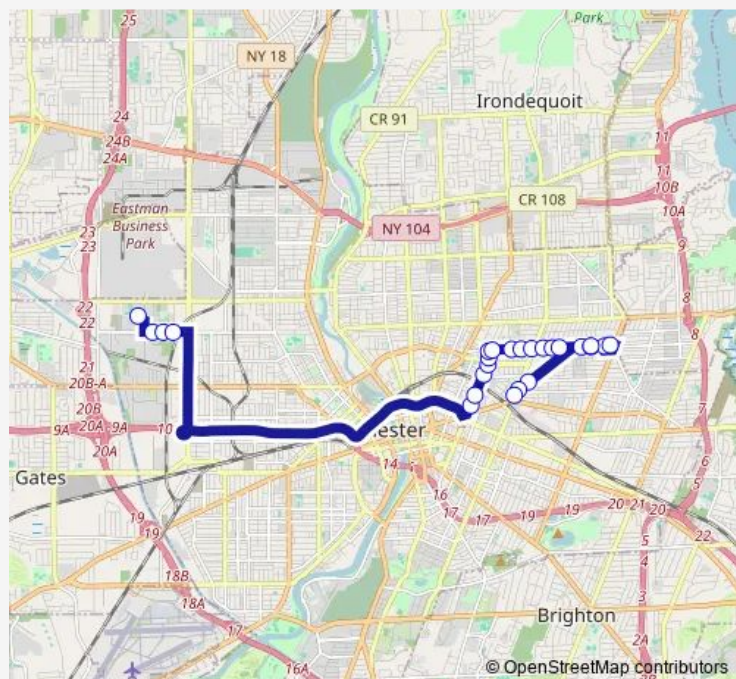

Union & Trinidad

Route schedule

Goodman & Hayward — Edison Tech High School

Monday 06:42

Tuesday 06:42

Wednesday 06:42

Thursday 06:42

Friday 06:42

Saturday —

Sunday —

Route info

Direction: Goodman & Hayward

Stops: 24

Trip Duration: 0 hour 33 min

358 — Nmarketview-Homestead/Colfax

Union & Ontario

Union & Lyndhurst

Edison Tech High School

Direction

Edison Tech High School — Goodman & Hayward

25 stops

[Open route schedule](#)

Edison Tech High School

Emerson & Polaris

Bay & 1st

Bay & 5th

Bay & 7th

Bay & Goodman

Bay & Ackerman

Bay & Ellison

Bay & Wendell

Bay & Salisbury