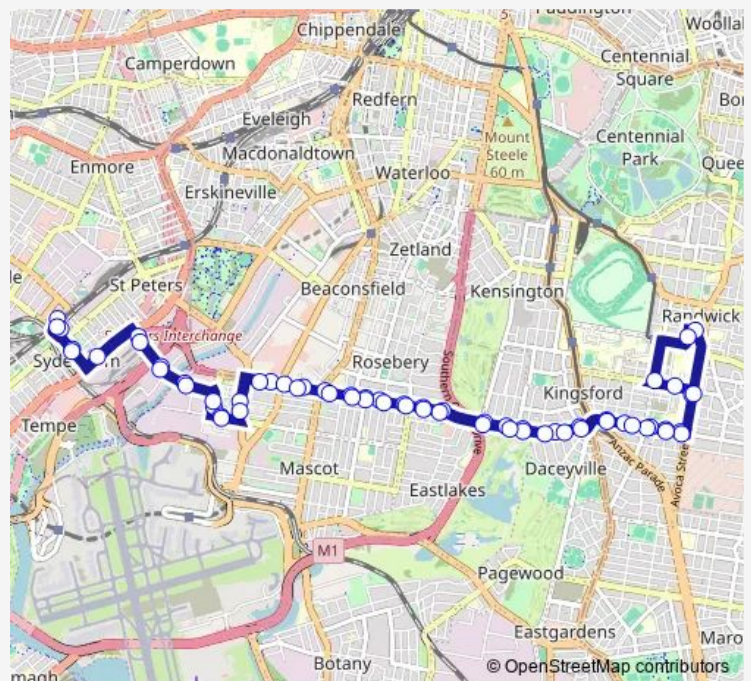

Gardeners Rd Opp Rosebery Post Office

Gardeners Rd Opp Lakes Hotel

Gardeners Rd After Dalmeny Av

Gardeners Rd Opp Racecourse Pl

Gardeners Rd After Tunstall Av

Route schedule

Sydenham Station, Railway Pde, Stand B — Sydenham Station, Burrows Av, Stand A

Monday	05:06-00:09 ⁺¹
Tuesday	05:07-00:08 ⁺¹
Wednesday	05:07-00:08 ⁺¹
Thursday	05:07-00:08 ⁺¹
Friday	05:07-00:08 ⁺¹
Saturday	05:08-00:09 ⁺¹
Sunday	05:06-00:09 ⁺¹

Route info

Direction: Sydenham Station, Railway Pde, Stand B

Stops: 64

Trip Duration: 0 hour 48 min

358 — Sydenham to Randwick (Loop Service)

Gardeners Rd At Eastern Av

Gardeners Rd At Leonard Av

St Spyridon Church, Gardeners Rd

Gardeners Rd Opp Dacey Gardens

Rainbow St At Willis Lane