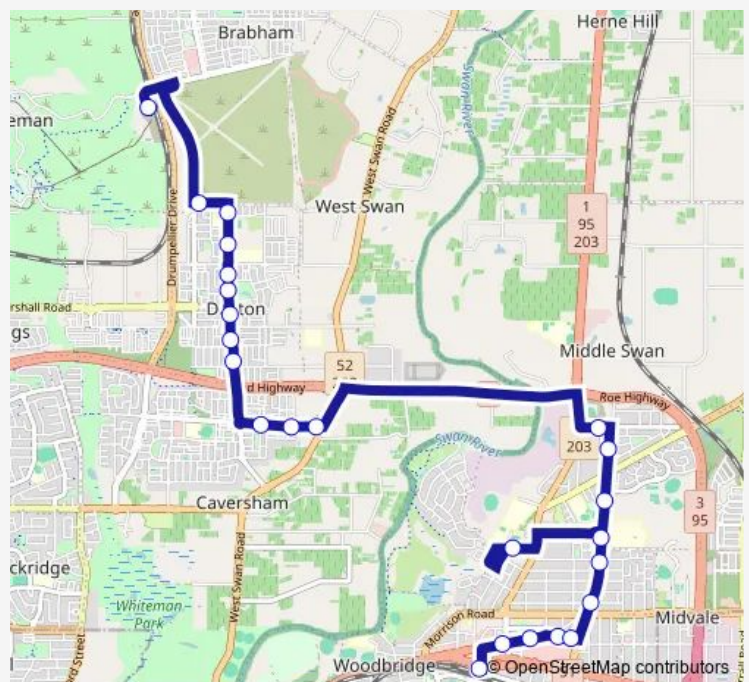

Arthur St Before Harrow St

Harrow St Before Isoodon St

Whiteman Park Stn Stand 1

### Route schedule

School Access Rd Swan Christian College Stand 1 —  
Whiteman Park Stn Stand 1

Monday	15:26
Tuesday	15:26
Wednesday	15:26
Thursday	15:26
Friday	15:26
Saturday	—
Sunday	—

### Route info

Direction: School Access Rd Swan Christian College  
Stand 1

Stops: 13

Trip Duration: 0 hour 25 min

## Route info

Direction: Whiteman Park Stn Stand 9

Stops: 25

Trip Duration: 0 hour 40 min

358 Bus time schedules and route maps are available in an offline PDF at [busmaps.com](https://busmaps.com). Use the [busmaps.com](https://busmaps.com) website to see live bus times, train schedule or subway schedule, and step-by-step directions for all public transit in Perth