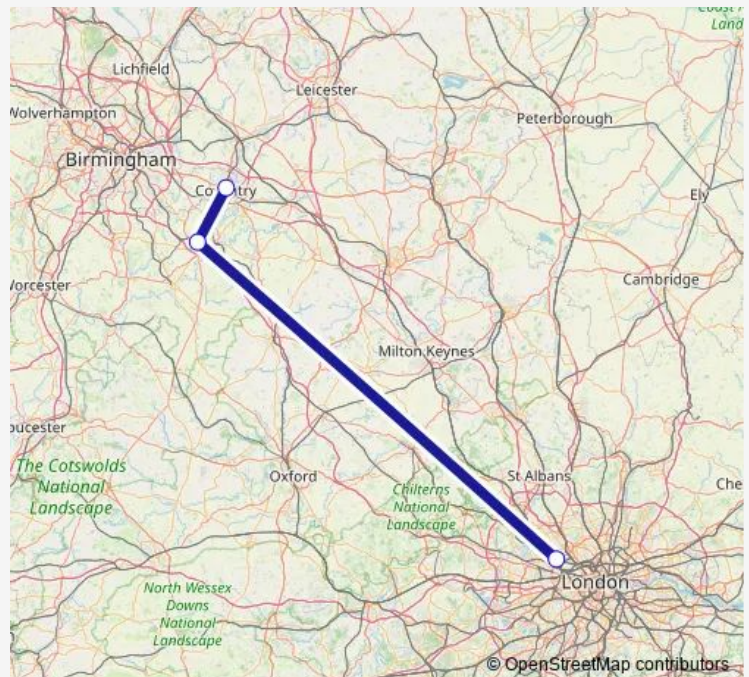

Friday 22:45-23:15

Saturday 18:00-23:15

Sunday 23:15

Route info

Direction: Wembley Stadium Pink Coach Parking South Way

Stops: 3

Trip Duration: 2 hour 5 min

Direction

Pool Meadow Bus Station — Wembley Stadium Pink Coach Parking South Way

3 stops

[Open route schedule](#)

Pool Meadow Bus Station

Warwick Parkway Rail Station

Wembley Stadium Pink Coach Parking South Way

Route schedule