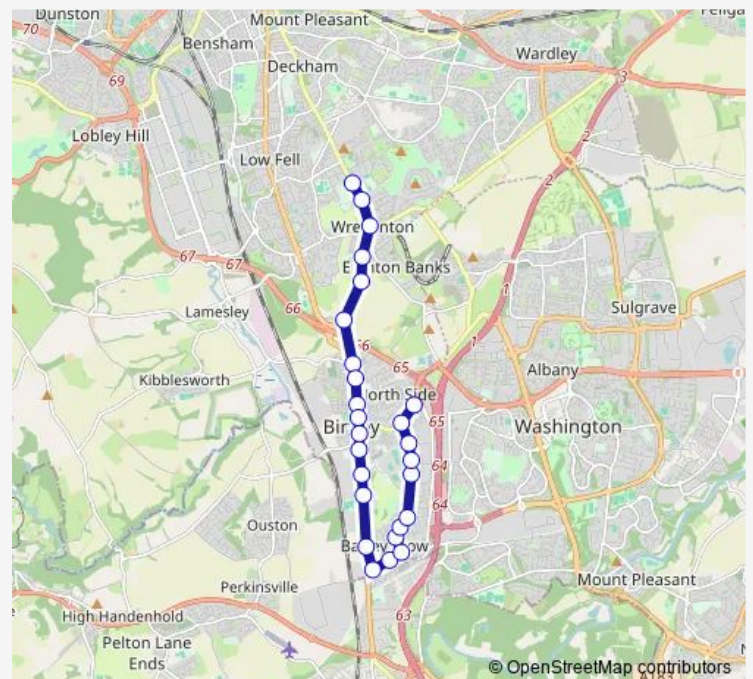

### Route schedule

Cardinal Hume Catholic School — Mount Pleasant

Monday 15:30

Tuesday 15:30

Wednesday 15:30

Thursday 15:30

Friday 14:55

Saturday —

### Route info

Direction: Cardinal Hume Catholic School

Stops: 26

Trip Duration: 0 hour 30 min

882N

BusMaps

Portmeads Road-Fellside

Portmeads