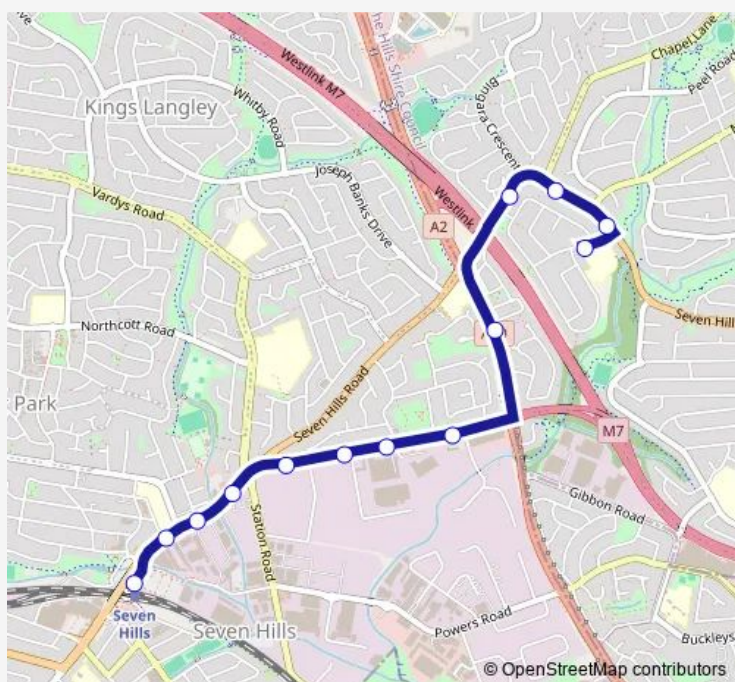

School Bus 2522 Mathew Pearce PS to Seven Hills Station

[Go to website](#)

**Direction**

Mathew Pearce Public School, Astoria Park Rd — Seven Hills Station, Stand A

13 stops

[Open route schedule](#)

Mathew Pearce Public School, Astoria Park Rd

Abbott Rd Before Station Rd

Prospect Hwy After Station Rd

Prospect Hwy Opp Lucas Rd

Prospect Hwy Opp Hope St

Seven Hills Station, Stand A

Route schedule

Mathew Pearce Public School, Astoria Park Rd — Seven Hills Station, Stand A

Monday	14:57
Tuesday	14:57
Wednesday	14:57
Thursday	14:57
Friday	14:57
Saturday	—
Sunday	—

Route info

Direction: Mathew Pearce Public School, Astoria Park Rd

Stops: 13

Trip Duration: 0 hour 15 min

2522 School Bus time schedules and route maps are available in an offline PDF at [busmaps.com](https://busmaps.com). Use the [busmaps.com](https://busmaps.com) website to see live bus times, train schedule or subway schedule, and step-by-step directions for all public transit in Parramatta