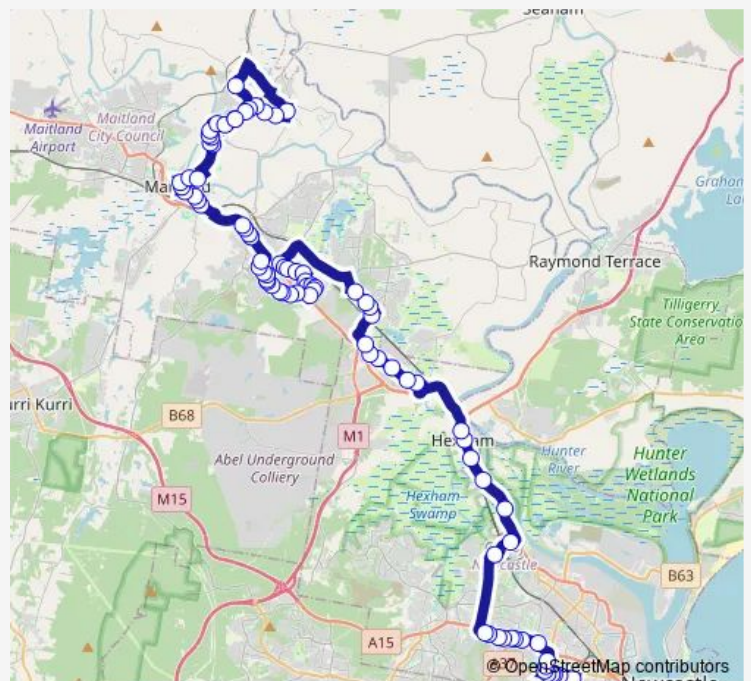

Monday 15:15

Tuesday 15:15

Wednesday 15:15

Thursday —

Friday —

Saturday —

Sunday —

Route info

Direction: Merewether High School, Chatham St

Stops: 85

Trip Duration: 1 hour 35 min

2522 — Merewether HS to Bolwarra Heights

Maitland Rd Opp Hexham Bowling Club

Maitland Rd Opp 338

Maitland Rd Opp Old Maitland Rd

Our Lady Of Lourdes Primary School, Anderson Dr (Hail And Ride)

Anderson Dr After Western Av

Anderson Dr Opp Greville St

Beresfield Golf Course, Anderson Dr (Hail And Ride)

Anderson Dr Opp Glenwood Rd (Hail And Ride)