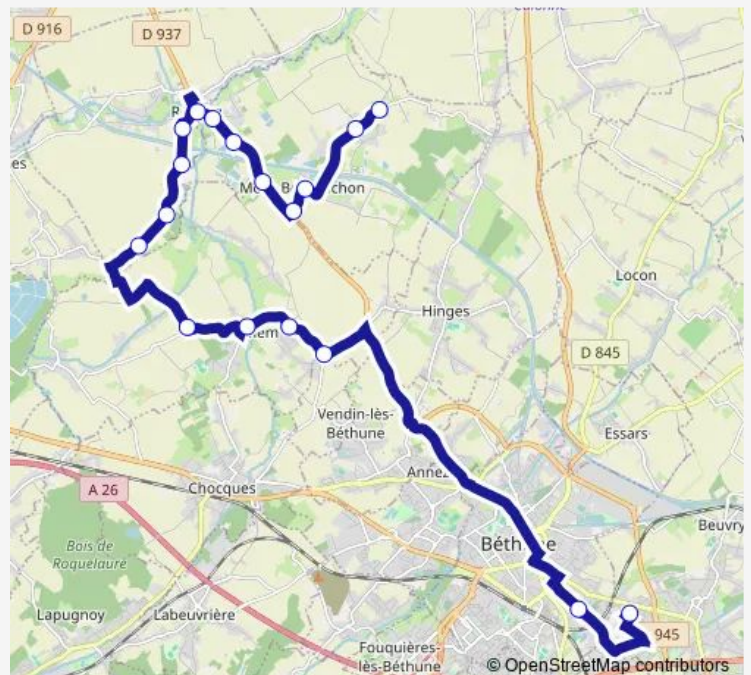

Direction

Lycée Yourcenar — Rietz du Vinage

18 stops

[Open route schedule](#)

Lycée Yourcenar

André Malraux Q4

Blanc Sabot

Rue de Béthune

Pont Hellebois

Route de Béthune

L'Espérance

Mairie

Pont Supply

Rietz du Vinage

Route schedule

Lycée Yourcenar — Rietz du Vinage

Monday —

Tuesday —

Wednesday 17:00

Thursday —

Friday —

Saturday —

Sunday —

Route info

Direction: Lycée Yourcenar

Stops: 18

Trip Duration: 1 hour 6 min

2522 Bus time schedules and route maps are available in an offline PDF at busmaps.com. Use the busmaps.com website to see live bus times, train schedule or subway schedule, and step-by-step directions for all public transit in Bethune