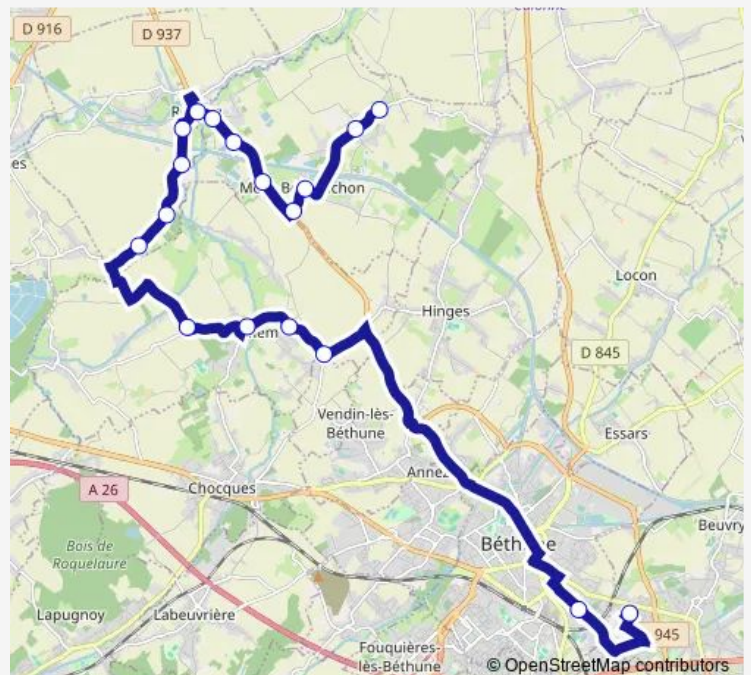

Direction

Lycée Yourcenar — Rietz du Vinage

18 stops

[Open route schedule](#)

Lycée Yourcenar

André Malraux Q4

Blanc Sabot

Rue de Béthune

Pont Hellebois

Route de Béthune

L'Espérance

Mairie

Pont Supply

Rietz du Vinage

Route schedule

Lycée Yourcenar — Rietz du Vinage

Monday —

Tuesday —

Wednesday 17:00

Thursday —

Friday —

Saturday —

Sunday —

Route info

Direction: Lycée Yourcenar

Stops: 18

Trip Duration: 1 hour 6 min

2522 Bus time schedules and route maps are available in an offline PDF at busmaps.com. Use the busmaps.com website to see live bus times, train schedule or subway schedule, and step-by-step directions for all public transit in Bethune