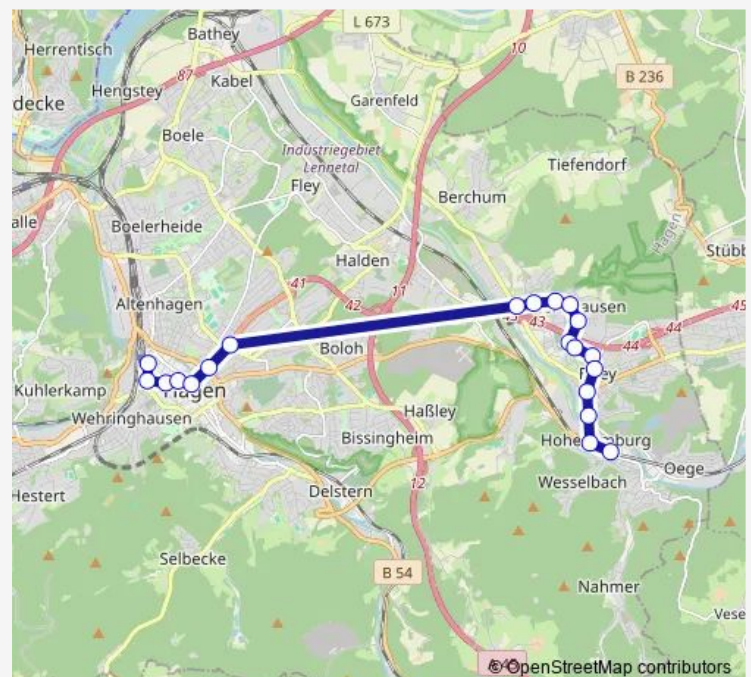

Hagen Dachsweg

Hagen Im Stockhof

Hagen Im Niederfeld

Hagen Schwalbenweg

Hagen Rundturnhalle

Hagen Elsey Post

Hagen Elsey Krankenhaus

Hagen Lennebad

Hagen Hohenlimburg Mitte

Hagen Hohenlimburg Bf

Route schedule

Hagen Hbf — Hagen Hohenlimburg Bf

Monday	22:36-00:36 ⁺¹
Tuesday	22:36-00:36 ⁺¹
Wednesday	22:36-00:36 ⁺¹
Thursday	22:36-00:36 ⁺¹
Friday	22:36-01:36 ⁺¹
Saturday	22:36-01:36 ⁺¹
Sunday	22:36-00:36 ⁺¹

Route info

Direction: Hagen Hbf

Stops: 20

Trip Duration: 0 hour 30 min

■ Ne11

BusMaps

Direction

Hagen Hohenlimburg Bf — Hagen Hbf

Monday 22:32-23:32

Tuesday 22:32-23:32

Wednesday 22:32-23:32

Thursday 22:32-23:32

Friday 22:32-01:32⁺¹

Saturday 22:32-01:32⁺¹

Sunday 22:32-23:32

Route info