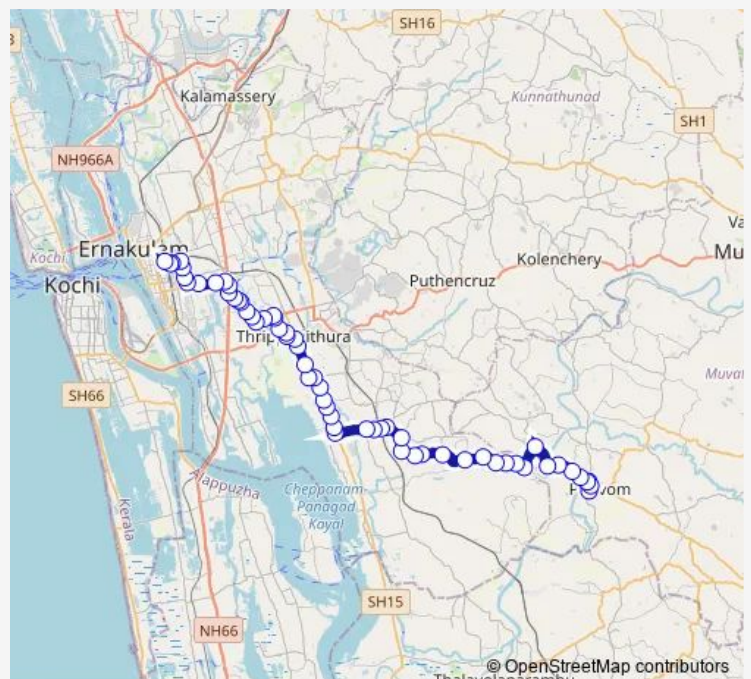

Thuruthikkara

Karikode

Karavatte Kurish

Route schedule

Piravom Ksrtc — Ernakulam South Ksrtc

Monday	06:00
Tuesday	06:00
Wednesday	06:00
Thursday	06:00
Friday	06:00
Saturday	06:00
Sunday	06:00

Route info

Direction: Piravom Ksrtc

Stops: 59

Trip Duration: 1 hour 34 min

Ernakulam South ↔ Piravom (via Nadakavu and Vettickal) **BusMaps**

Hospital Junction

Mulathuruthy Palli

Mulathuruthy Pallithazham

Nadakkavu

Electricity Shop