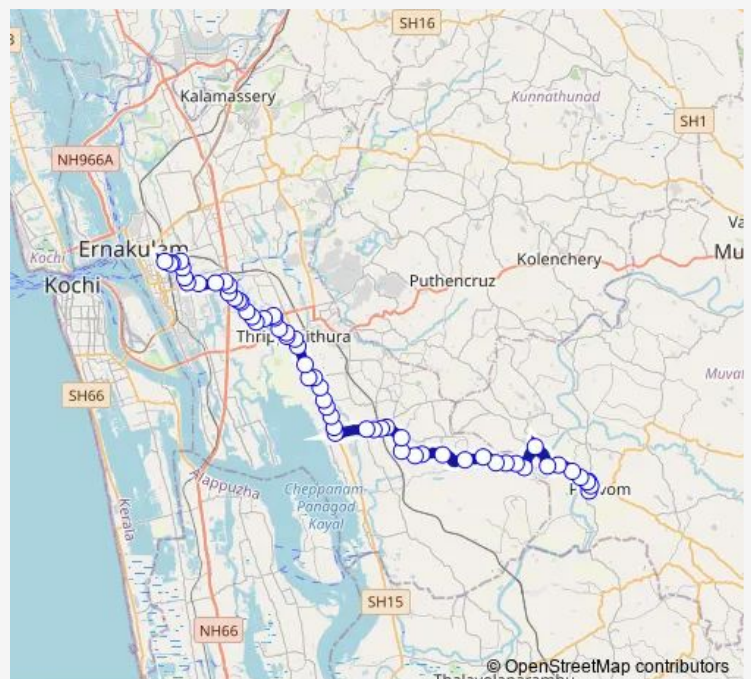

### Route schedule

Piravom Ksrtc — Ernakulam South Ksrtc

Monday	06:00
Tuesday	06:00
Wednesday	06:00
Thursday	06:00
Friday	06:00
Saturday	06:00
Sunday	06:00

### Route info

Direction: Piravom Ksrtc

Stops: 59

Trip Duration: 1 hour 34 min

Ernakulam South ↔ Piravom (via Nadakavu and Vettickal) **BusMaps**

Hospital Junction

Mulathuruthy Palli

Mulathuruthy Pallithazham