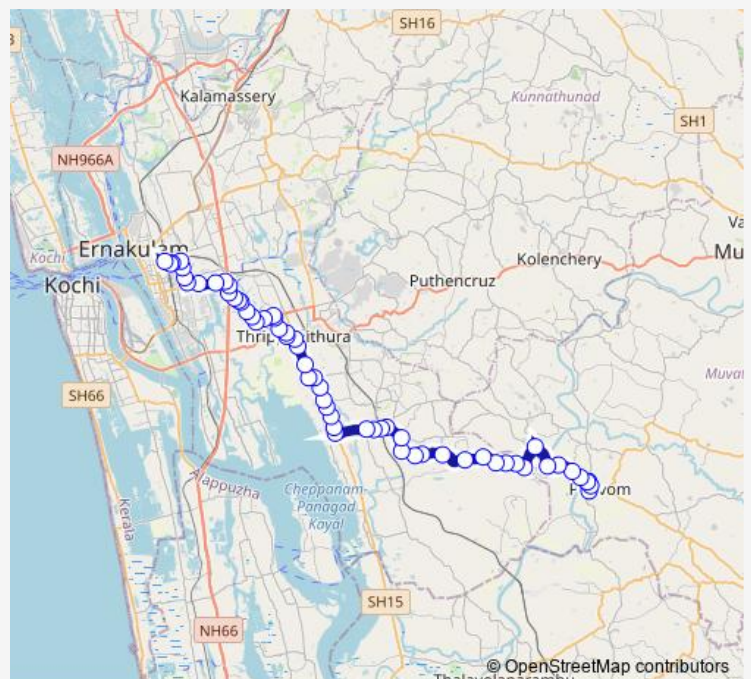

Thuruthikkara

Karikode

Karavatte Kurish

Route schedule

Piravom Ksrtc — Ernakulam South Ksrtc

Monday	06:00
Tuesday	06:00
Wednesday	06:00
Thursday	06:00
Friday	06:00
Saturday	06:00
Sunday	06:00

Route info

Direction: Piravom Ksrtc

Stops: 59

Trip Duration: 1 hour 34 min

Ernakulam South ↔ Piravom (via Nadakavu and Vettickal) **BusMaps**

Hospital Junction

Mulathuruthy Palli

Mulathuruthy Pallithazham

Nadakkavu

Electricity Shop