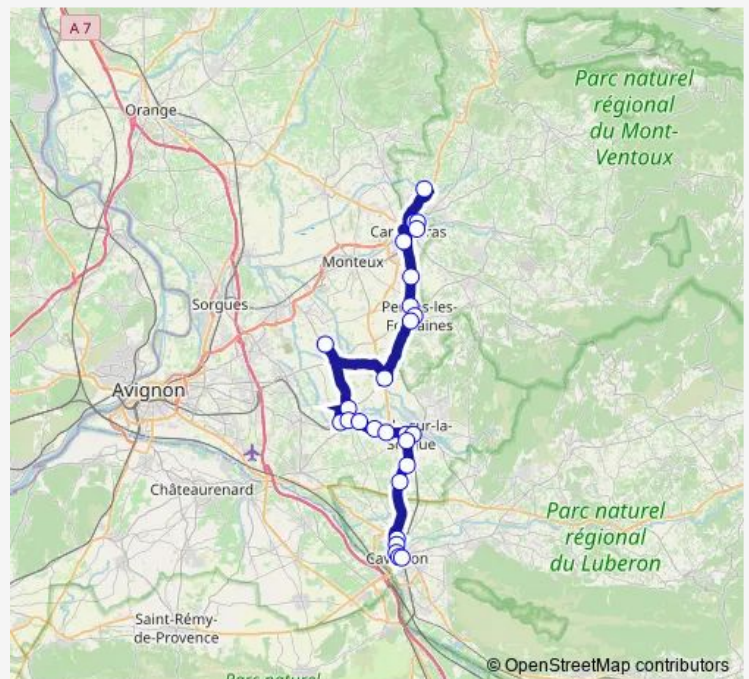

### Route schedule

Serres Louis Giraud — Gare Routière - Sncf

Monday —

Tuesday —

Wednesday 12:15

Thursday —

Friday —

Saturday —

### Route info

Direction: Serres Louis Giraud

Stops: 27

Trip Duration: 1 hour 40 min

Les Jonquiers

Libération

Clémenceau

Jean-Bastide/Hôpital

## Route info

Direction: Les Jonquiers

Stops: 16

Trip Duration: 0 hour 50 min