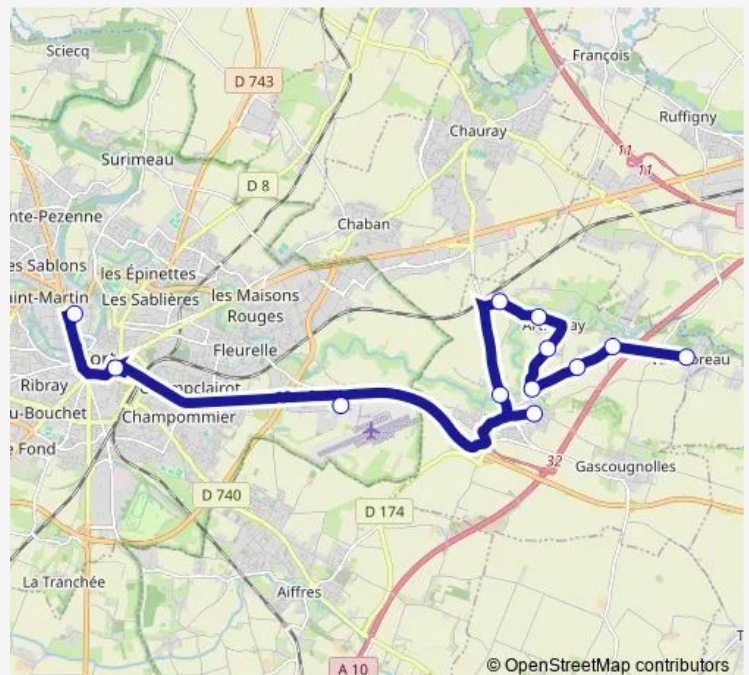

Direction

Vaumoreau — Lycee Jean Mace

12 stops

[Open route schedule](#)

Vaumoreau

LA Riviere

LOT Martin

Puits D'Oignon

LES Cosses

Trougnard

Vioches

Lambon

Croix Blanche

Pole D'Echange Darwin

Breche

Lycee Jean Mace

Route schedule

Vaumoreau — Lycee Jean Mace

Monday 06:57

Tuesday 06:57

Wednesday 06:57

Thursday 06:57

Friday 06:57

Saturday —

Sunday —

Route info

Direction: Vaumoreau

Stops: 12

Trip Duration: 0 hour 48 min

9603 Bus time schedules and route maps are available in an offline PDF at busmaps.com. Use the busmaps.com website to see live bus times, train schedule or subway schedule, and step-by-step directions for all public transit in Niort