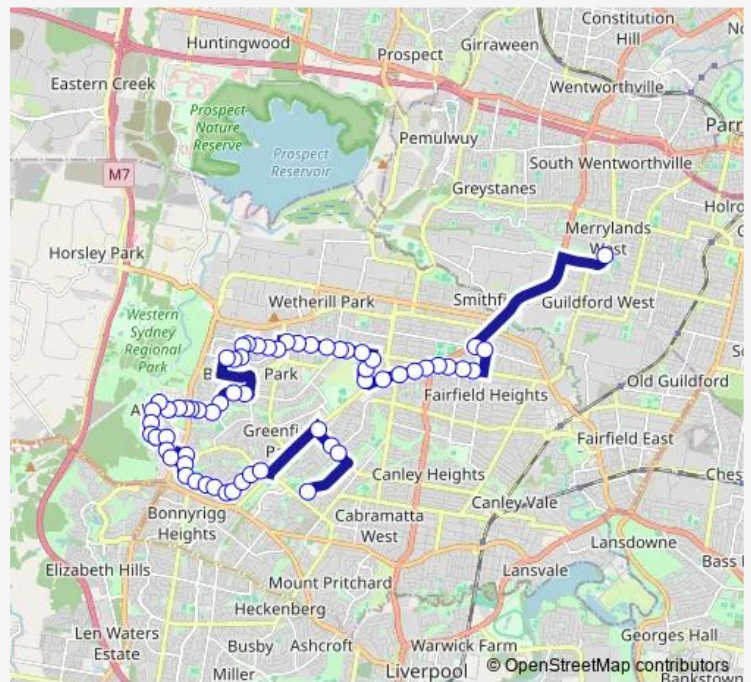

Smithfield Rd Opp Wernicke Cl

Fairfield Golf Course, Beavors St

Corio Rd At Power St

Corio Rd Opp Curran St

Polding St Opp Mary St

Fairfield Hospital, Polding St

Polding St Before Praire Vale Rd

Polding St After Belair Pl

Thursday 15:49

Friday 15:49

Saturday —

Sunday —

Route info

Direction: Canal T-Way

Stops: 61

Trip Duration: 0 hour 43 min

9603 — Canal T-Way to St Johns Park

Quarry Rd Opp Bossley Park Shopping Centre

Quarry Rd Opp Bougainville Av

Opal Bossley Park Aged Care, Quarry Rd

St Barnabas' Anglican Church, Quarry Rd

Marconi Rd Opp Kingfisher Av

Edensor Rd At Sweethaven Rd

Canley Vale Rd After Smithfield Rd

Canley Vale Rd Opp Cardinal Stepinac Nursing Home

Canley Vale Rd After Bulls Rd

Melbourne Rd Before Geelong Cres

9603 School Bus time schedules and route maps are available in an offline PDF at busmaps.com. Use the busmaps.com website to see live bus times, train schedule or subway schedule, and step-by-step directions for all public transit in Liverpool