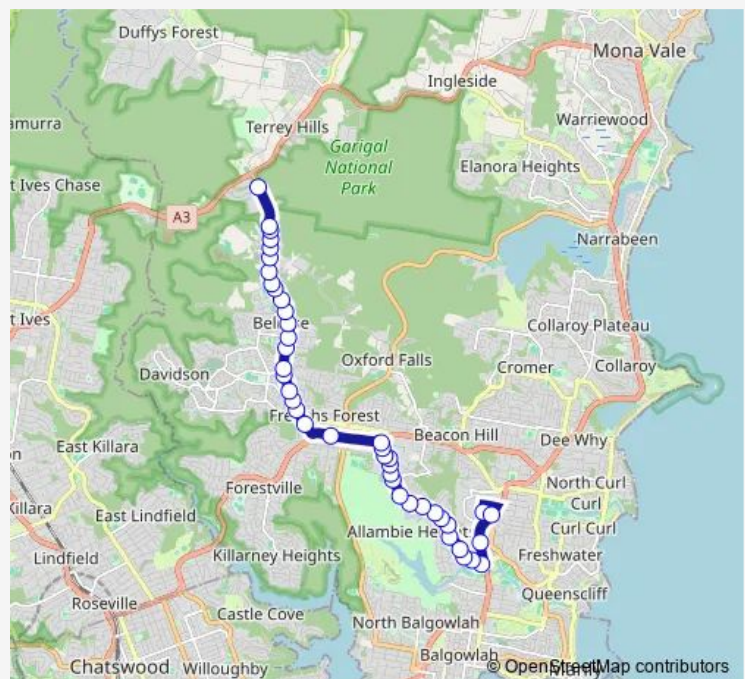

### Route schedule

Warringah Mall, Green St — Forest Way At Garigal Rd

Monday 08:00

Tuesday 08:00

Wednesday 08:00

Thursday 08:00

Friday 08:00

Saturday —

### Route info

Direction: Warringah Mall, Green St

Stops: 42

Trip Duration: 0 hour 39 min

276S — Westfields Warringah Mall to Supa Centa Belrose

Warringah Rd Opp Northern Beaches Hospital

Forestway Shopping Centre, Forest Way