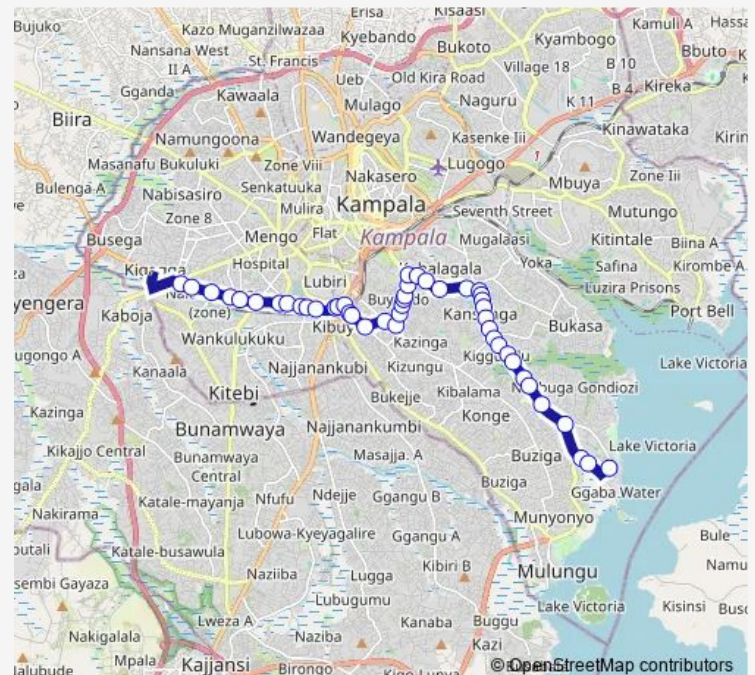

Total Petro Station - Ndeeba Banks

Gapco Petro Station (Ndeeba)

Ndeebakibuye Market - Truck Park

Kibuye Roundabout

Prayer Palace Church

Emen Memorial School - Molly & Paul High School

Petro City - Centenary Bank (Mobutu Rd)

Wednesday 06:30-19:00

Thursday 06:30-19:00

Friday 06:30-19:00

Saturday 06:30-19:00

Sunday 06:30-19:00

Route info

Direction: Nateete Fuel Station (Sasaka Rd)

Stops: 46

Trip Duration: 0 hour 58 min

Ka107 — Ggaba-Nateete Taxi Park

BusMaps

Hanlon Rd - Kiggundu Rd Jct

Hanlon Rd - Musoke Lane Jct

Uganda Martyrs University

Ns Ambya Hospital - St. Peters School

Medecins Sans Frontieres