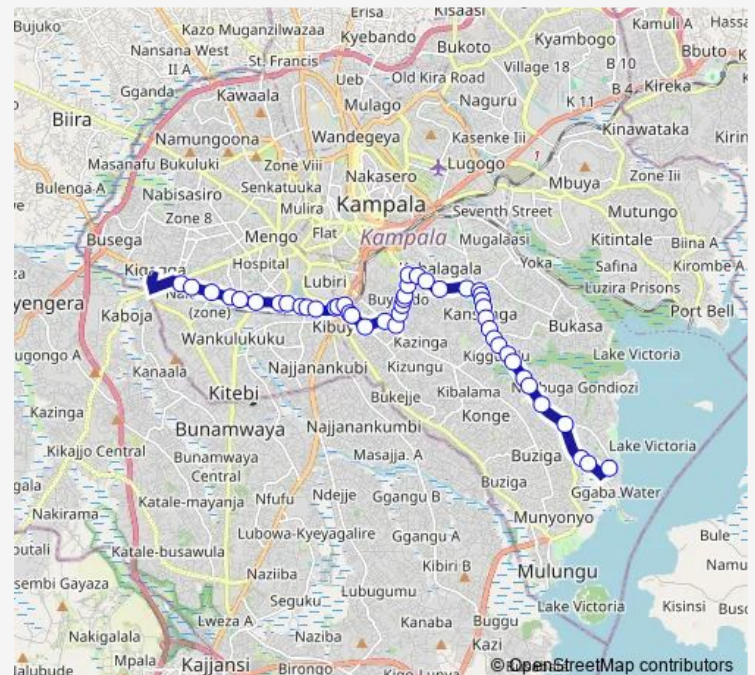

Total Petro Station - Ndeeba Banks

Gapco Petro Station (Ndeeba)

Ndeebakibuye Market - Truck Park

Kibuye Roundabout

Prayer Palace Church

Emen Memorial School - Molly & Paul High School

Petro City - Centenary Bank (Mobutu Rd)

Wednesday 06:30-19:00

Thursday 06:30-19:00

Friday 06:30-19:00

Saturday 06:30-19:00

Sunday 06:30-19:00

Route info

Direction: Nateete Fuel Station (Sasaka Rd)

Stops: 46

Trip Duration: 1 hour 5 min

KA107 — Ggaba-Nateete Taxi Park

Hanlon Rd - Kiggundu Rd Jct

Hanlon Rd - Musoke Lane Jct

Uganda Martyrs University

Ns Ambya Hospital - St. Peters School

Medecins Sans Frontieres

American Embassy