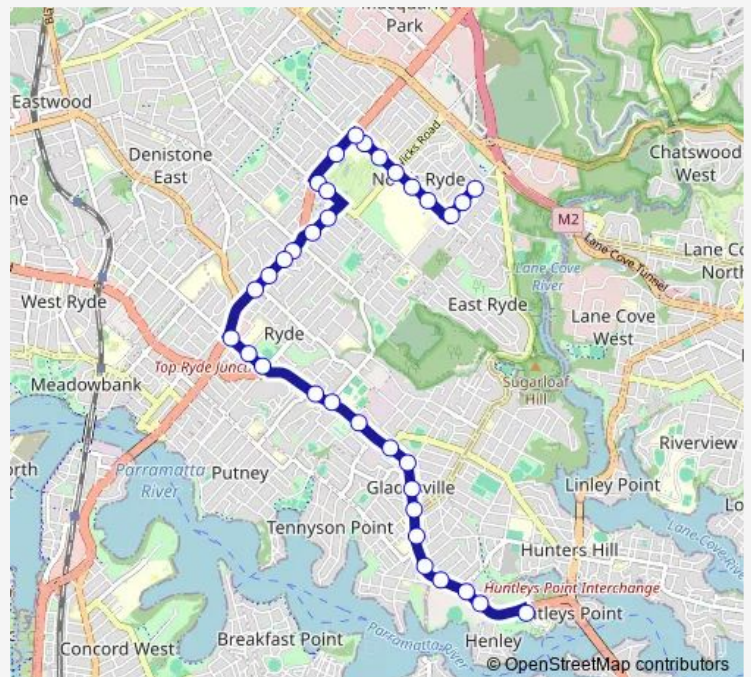

School Bus 782w North Ryde to Riverside Girls High

[Go to website](#)

**Direction**

Blenheim Rd Opp Edmondson St — Riverside Girls High School, Huntleys Point Rd, Stand 1

34 stops

[Open route schedule](#)

- Blenheim Rd Opp Edmondson St
- Blenheim Rd After Jopling St
- North Ryde Shops, Blenheim Rd
- Coxs Rd Opp Blamey St
- Macquarie Hospital, Coxs Rd
- Coxs Rd Opp Ryrie St
- Coxs Rd Opp Holy Spirit Primary School
- North Ryde Primary School, Coxs Rd
- Coxs Rd At Lane Cove Rd
- Lane Cove Rd Opp Ford St
- Twin Rd Opp Bond St
- North Ryde Golf Club, Twin Rd
- Goulding Rd At Keppel St
- Goulding Rd After Macleay St
- Lane Cove Rd After Quarry Rd
- Seventh Day Adventist Church, Lane Cove Rd
- Lane Cove Rd At Myra Av
- Lane Cove Rd After Buffalo Rd
- Top Ryde City Shopping Centre, Blaxland Rd
- Blaxland Rd At Argyle Av
- Blaxland Rd At Princes St

Route schedule

Blenheim Rd Opp Edmondson St — Riverside Girls High School, Huntleys Point Rd, Stand 1

Monday	08:12
Tuesday	08:12
Wednesday	08:12
Thursday	08:12
Friday	08:12
Saturday	—
Sunday	—

Route info

Direction: Blenheim Rd Opp Edmondson St

Stops: 34

Trip Duration: 0 hour 29 min

782w — North Ryde to Riverside Girls High

Victoria Rd Opp St Charles Primary School

Holy Cross College, Victoria Rd

Victoria Rd Opp Weaver St

Victoria Rd At Salter St

Victoria Rd After Salter St

Riverside Girls High School, Huntleys Point Rd, Stand 1

782w School Bus time schedules and route maps are available in an offline PDF at [busmaps.com](https://busmaps.com). Use the [busmaps.com](https://busmaps.com) website to see live bus times, train schedule or subway schedule, and step-by-step directions for all public transit in Sydney