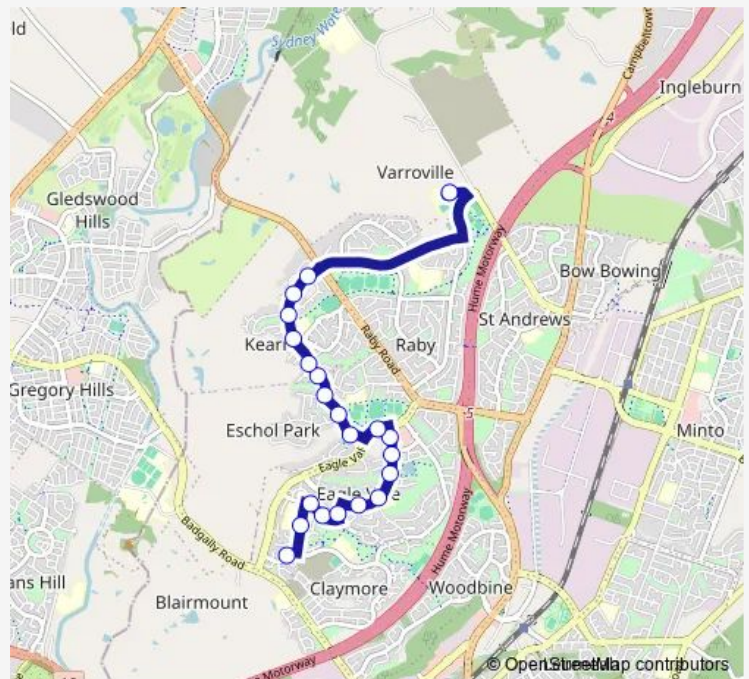

School Bus 5033 Eagle Vale to Mt Carmel Hs

[Go to website](#)

Direction

Young Reserve, Dobell Rd — Mount Carmel High School, School Grounds

21 stops

[Open route schedule](#)

- Young Reserve, Dobell Rd
- Eagle Vale High School, Drysdale St
- Malachite Rd Opp Drysdale St
- Malachite Rd Before Silica Cres
- Boyd St After Malachite Rd
- Emerald Dr Opp Alabaster Pl
- Emerald Dr Opp Mary Immaculate Parish Primary School
- Emerald Dr Opp Eagle Vale Neighbourhood Centre
- Emerald Dr Opp Eagle Vale Central
- Emerald Dr Opp Eagle Vale Anglican Church
- Eagle Vale Dr After Emerald Dr
- Epping Forest Dr Opp Eschol Park
- Epping Forest Dr At Chasselas Av
- Epping Forest Dr Opp Vale Brooke Reserve
- Epping Forest Dr Opp Rhine Cl
- Epping Forest Dr Opp Jemima Jenkins Park
- Epping Forest Dr After Rio Grande Dr
- Epping Forest Dr At Columbia St
- Epping Forest Dr Opp Elbe Pl
- Epping Forest Dr Opp Mississippi Reserve
- Mount Carmel High School, School Grounds

Route schedule

Young Reserve, Dobell Rd — Mount Carmel High School, School Grounds

Monday	07:51
Tuesday	07:51
Wednesday	07:51
Thursday	07:51
Friday	—
Saturday	—
Sunday	—

Route info

Direction: Young Reserve, Dobell Rd

Stops: 21

Trip Duration: 0 hour 19 min

5033 — Eagle Vale to Mt Carmel Hs

5033 School Bus time schedules and route maps are available in an offline PDF at busmaps.com. Use the busmaps.com website to see live bus times, train schedule or subway schedule, and step-by-step directions for all public transit in Liverpool