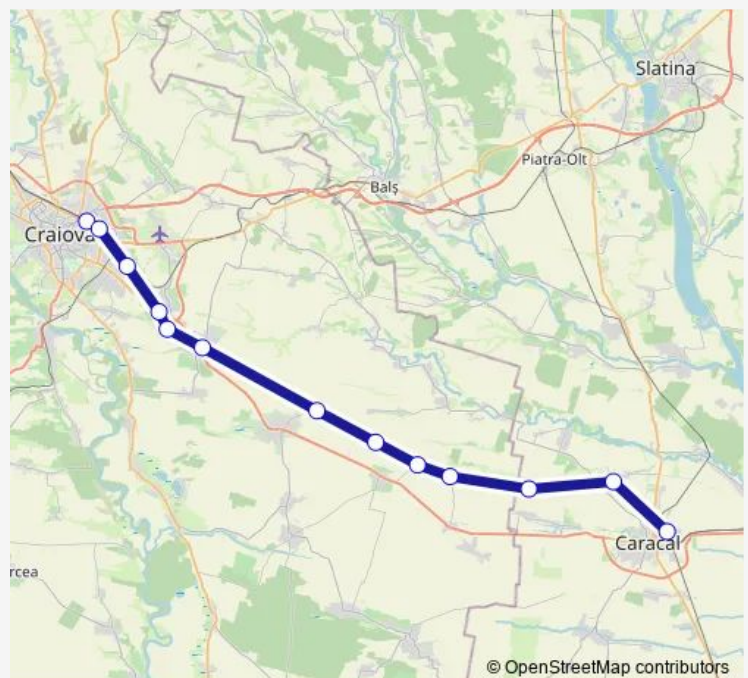

Rail R: Craiova - Caracal R: Craiova - Bordei hc. (900) - Banu Mărăcine Hm. - Viaductu Cârcea h. - Malu Mare Hm. - Pasaju Coșoveni h. - Leu Hm. - Țărtăl h. - Jianca - Radomiru h. - Grozăvești Hm. - Cezieni h. - Caracal

## Route schedule

Craiova — Caracal

Monday	11:02-14:40
Tuesday	11:02-14:40
Wednesday	11:02-14:40
Thursday	11:02-14:40
Friday	11:02-14:40
Saturday	11:02
Sunday	11:02

## Route info

Direction: Craiova

Stops: 13

Trip Duration: 1 hour 8 min

R: Craiova - Caracal Rail time schedules and route maps are available in an offline PDF at [busmaps.com](https://busmaps.com). Use the [busmaps.com](https://busmaps.com) website to see live bus times, train schedule or subway schedule, and step-by-step directions for all public transit in Craiova