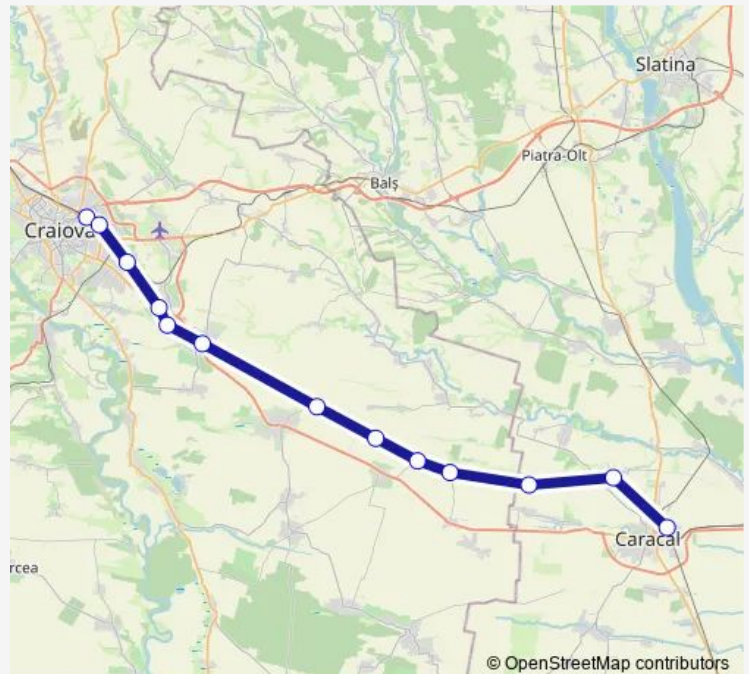

Rail R: Craiova - Caracal R: Craiova - Bordei hc. (900) - Banu Mărăcine Hm. - Viaductu Cârcea h. - Malu Mare Hm. - Pasaju Coșoveni h. - Leu Hm. - Țărțăl h. - Jianca - Radomiru h. - Grozăvești Hm. - Cezieni h. - Caracal

Viaductu Cârcea h.

Malu Mare Hm.

Pasaju Coșoveni h.

Leu Hm.

Țărțăl h.

Jianca

Radomiru h.

Grozăvești Hm.

Cezieni h.

Caracal

Route schedule

Craiova — Caracal

Monday	11:02-14:40
Tuesday	11:02-14:40
Wednesday	11:02-14:40
Thursday	11:02-14:40
Friday	11:02-14:40
Saturday	11:02
Sunday	11:02

Route info

Direction: Craiova

Stops: 13

Trip Duration: 1 hour 8 min

R: Craiova - Caracal Rail time schedules and route maps are available in an offline PDF at busmaps.com. Use the busmaps.com website to see live bus times, train schedule or subway schedule, and step-by-step directions for all public transit in Craiova