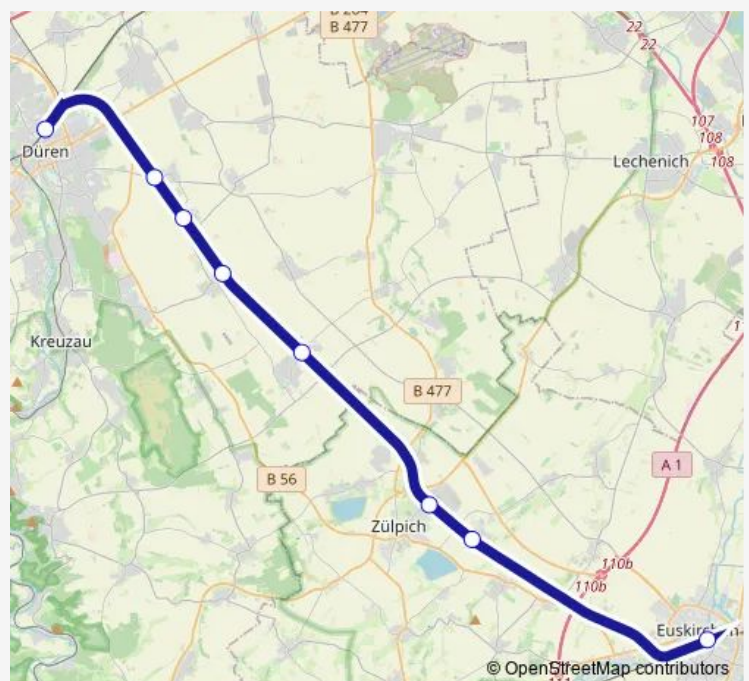

Regional Rail Service Rb28 Düren - Binsheim - Rommelsheim - Vettweiß - Zülpich - Euskirchen

[Go to website](#)

Direction

Euskirchen, Bf — Düren, Bf

8 stops

[Open route schedule](#)

Euskirchen, Bf

Nemmenich

Monday 05:22-22:32

Tuesday 05:22-22:32

Wednesday 05:22-22:32

Thursday 05:22-22:32

Friday 05:22-00:17⁺¹

Saturday 06:32-00:17⁺¹

Sunday 07:32-22:32

Route info

Direction: Euskirchen, Bf

Stops: 8

Trip Duration: 0 hour 39 min

Direction

Düren, Bf — Euskirchen, Bf

8 stops

[Open route schedule](#)

Düren, Bf

Düren, Bf — Euskirchen, Bf

Monday	05:03-21:20
Tuesday	05:03-21:20
Wednesday	05:03-21:20
Thursday	05:03-21:20
Friday	05:03-22:20
Saturday	06:11-22:20
Sunday	07:11-21:20

Route info

Direction: Düren, Bf

Stops: 8