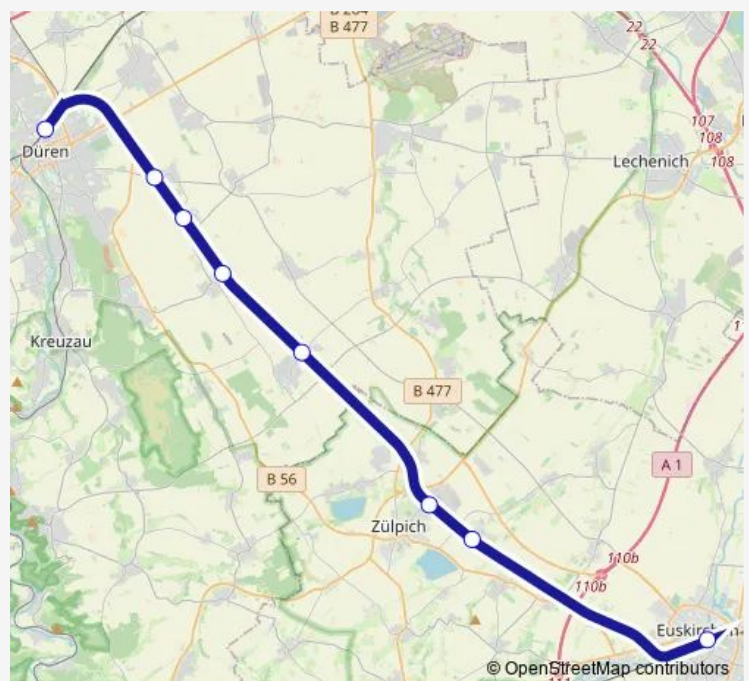

## Regional Rail Service RB28 Düren - Binsheim - Rommelsheim - Vettweiß - Zülpich - Euskirchen

[Go to website](#)

### Route schedule

Euskirchen, Bf — Düren, Bf

Monday 05:22-22:32

Tuesday 05:22-22:32

Wednesday 05:22-22:32

Thursday 05:22-22:32

Friday 05:22-23:32

Saturday 06:32-23:32

Sunday 07:32-22:32

### Route info

Direction: Euskirchen, Bf

Stops: 8

Trip Duration: 0 hour 39 min

**Direction**

Düren, Bf — Euskirchen, Bf

8 stops

[Open route schedule](#)