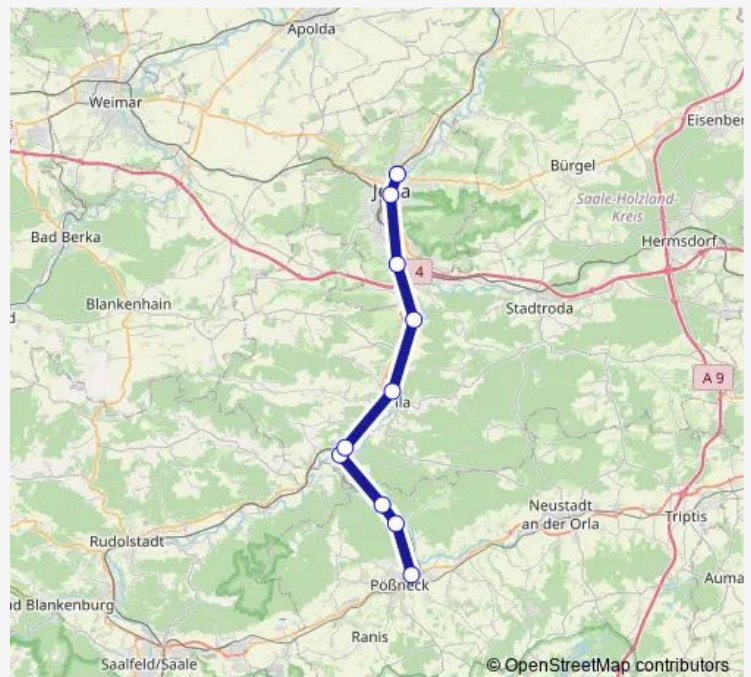

Saalfeld (Saale)

Route schedule

Jena Saalbf — Saalfeld (Saale)

Monday 05:03-17:00

Tuesday 05:03-17:00

Wednesday 05:03-17:00

Thursday 05:03-17:00

Friday 05:03-17:00

Saturday —

Sunday —

Route info

Direction: Jena Saalbf

Stops: 11

Trip Duration: 0 hour 44 min

■ RB28

BusMaps

Direction

Jena Saalbf — Pößneck unt Bf

10 stops

[Open route schedule](#)

Jena Saalbf

Jena Paradies

Jena-Göschwitz

Rothenstein (Saale)

Monday	06:03-22:07
Tuesday	06:03-22:07
Wednesday	06:03-22:27
Thursday	06:03-22:27
Friday	06:03-22:07
Saturday	07:06-22:07
Sunday	07:06-22:07

Route info

Direction: Jena Saalbf

Stops: 10

Trip Duration: 0 hour 44 min