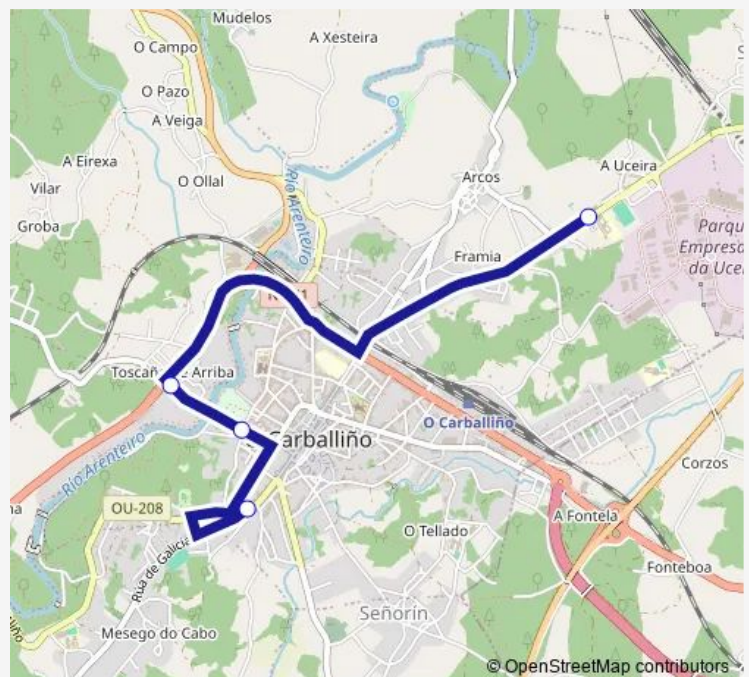

Monday 14:00

Tuesday 14:00

Wednesday 14:00

Thursday 14:00

Friday 14:00

Saturday —

Sunday —

Route info

Direction:

Stops: 0

Trip Duration: — min

XG685006 — Grupo Calvo Sotelo (estrada)-Ceip Plurilingüe Calvo Sotelo

Direction

Grupo Calvo Sotelo (est — Ceip Plurilingüe Calvo So

4 stops

[Open route schedule](#)

Grupo Calvo Sotelo (est

Balneario

Ponte Toscaña

Ceip Plurilingüe Calvo So

Route schedule

Grupo Calvo Sotelo (est — Ceip Plurilingüe Calvo So

Monday	08:45
Tuesday	08:45
Wednesday	08:45
Thursday	08:45
Friday	08:45
Saturday	—
Sunday	—

Route info

Direction: Grupo Calvo Sotelo (est

Stops: 4

Trip Duration: 0 hour 13 min

XG685006 Bus time schedules and route maps are available in an offline PDF at busmaps.com. Use the busmaps.com website to see live bus times, train schedule or subway schedule, and step-by-step directions for all public transit in O Carballino