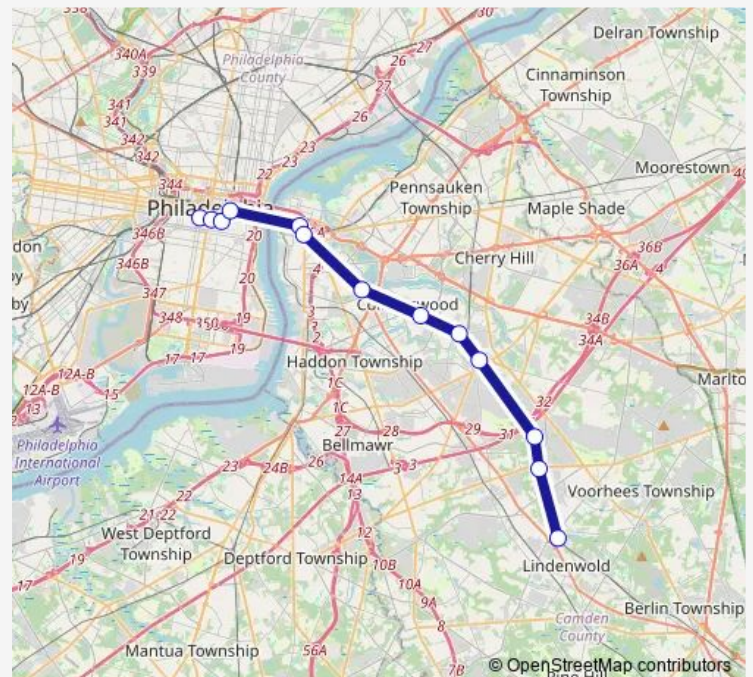

15-16th and Locust

Route schedule

Lindenwold — 15-16th and Locust

Monday 00:00-03:00

Tuesday 00:00-03:00

Wednesday 00:00-03:00

Thursday 00:00-03:00

Friday 00:00-03:00

Saturday 00:00-03:00

Sunday 00:00-03:00

Route info

Direction: Lindenwold

Stops: 11

Trip Duration: 0 hour 27 min

Patco — Eastbound to Lindenwold

Direction

Lindenwold — 15-16th and Locust

10 stops

[Open route schedule](#)

Lindenwold

Ashland

Woodcrest

Ferry Avenue

Broadway

Route info

Direction: Woodcrest

Stops: 11

Trip Duration: 0 hour 25 min

Direction

Haddonfield — 15-16th and Locust

10 stops

[Open route schedule](#)