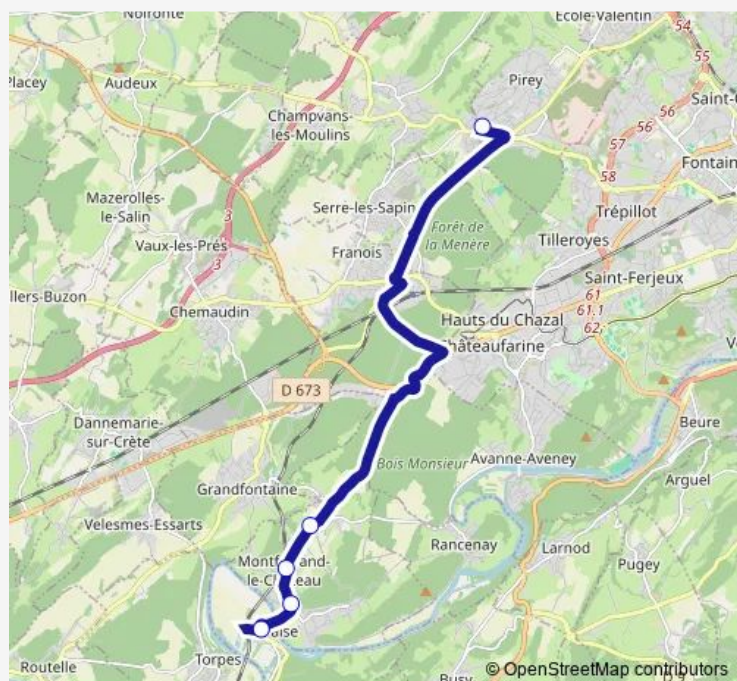

### Route schedule

Thoraise - Surotte — Pirey - Cartannaz

|           |       |
|-----------|-------|
| Monday    | 07:55 |
| Tuesday   | 07:55 |
| Wednesday | 07:55 |
| Thursday  | 07:55 |
| Friday    | 07:55 |
| Saturday  | —     |
| Sunday    | —     |

### Route info

Direction: Thoraise - Surotte

Stops: 5

Trip Duration: 0 hour 20 min

D223 — Pouilley-les-Vignes <> Collège Cartannaz

**Direction**

Pirey - Cartannaz — Thoraise - Surotte

5 stops