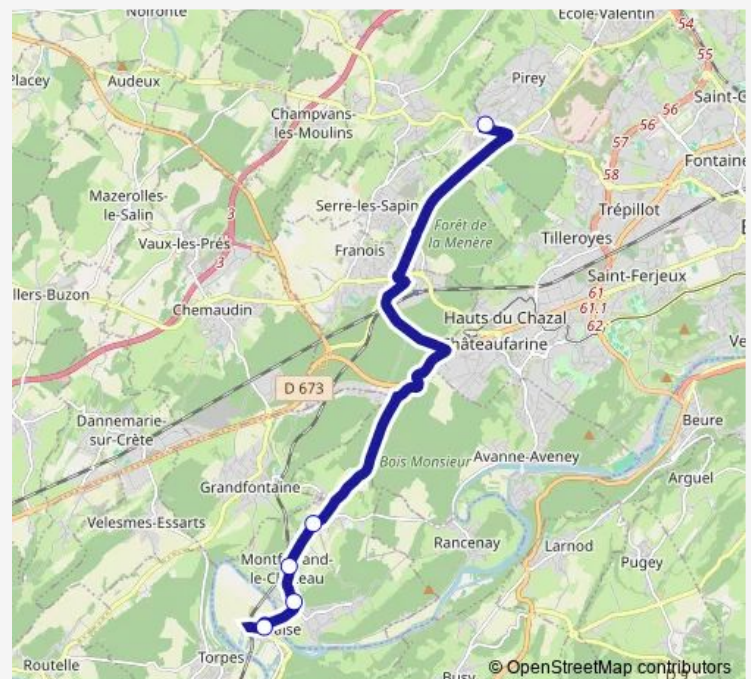

### Direction

Thoraise - Surotte — Pirey - Cartannaz

5 stops

[Open route schedule](#)

Thoraise - Surotte

Montferrand-le-Château - Marronniers

Montferrand-le-Château - Mairie

Montferrand-le-Château - Fontaine

### Route schedule

Thoraise - Surotte — Pirey - Cartannaz

Monday	07:55
Tuesday	07:55
Wednesday	07:55
Thursday	07:55
Friday	07:55
Saturday	—
Sunday	—

### Route info

Direction: Thoraise - Surotte

Stops: 5

Trip Duration: 0 hour 20 min

D223 — Pouilley-les-Vignes <> Collège Cartannaz

**Direction**

Pirey - Cartannaz — Thoraise - Surotte

5 stops

## Route info

Direction: Pirey - Cartannaz

Stops: 5

Trip Duration: 0 hour 20 min

D223 Bus time schedules and route maps are available in an offline PDF at [busmaps.com](https://busmaps.com). Use the [busmaps.com](https://busmaps.com) website to see live bus times, train schedule or subway schedule, and step-by-step directions for all public transit in Montferrand-le-Chateau