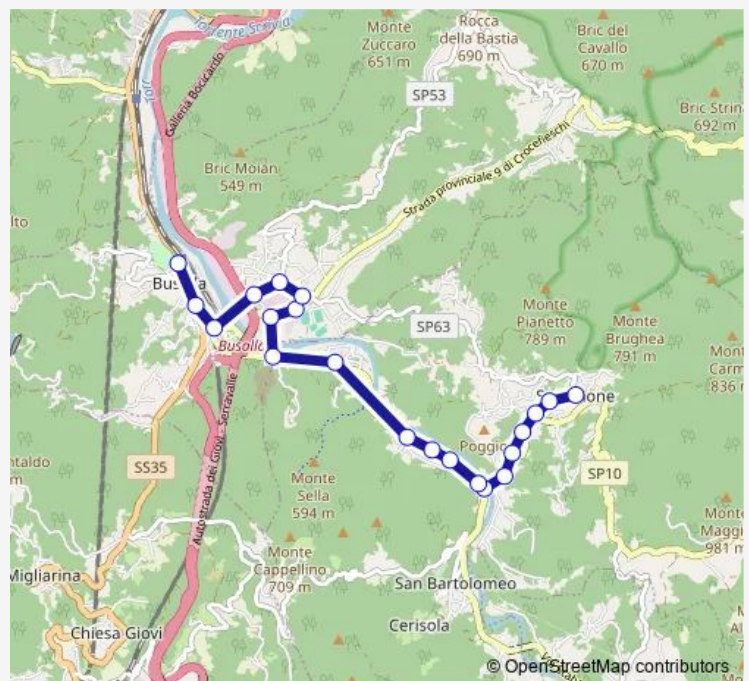

Wednesday 05:30-20:15

Thursday 05:30-20:15

Friday 05:30-20:15

Saturday 06:15-20:15

Sunday 08:10-19:15

Route info

Direction: P.zza Borzino F. Staz. Fs

Stops: 19

Trip Duration: 0 hour 15 min

822

BusMaps

Direction

Capolinea P.zza Chiesa Di Savignone F. 18 — P.zza Borzino F. Staz. Fs

21 stops

[Open route schedule](#)

Capolinea P.zza Chiesa Di Savignone F. 18

Tuesday 05:35-20:00

Wednesday 05:35-20:00

Thursday 05:35-20:00

Friday 05:35-20:00

Saturday 06:20-20:00

Sunday 08:15-19:30

Route info

Direction: Capolinea P.zza Chiesa Di Savignone F. 18