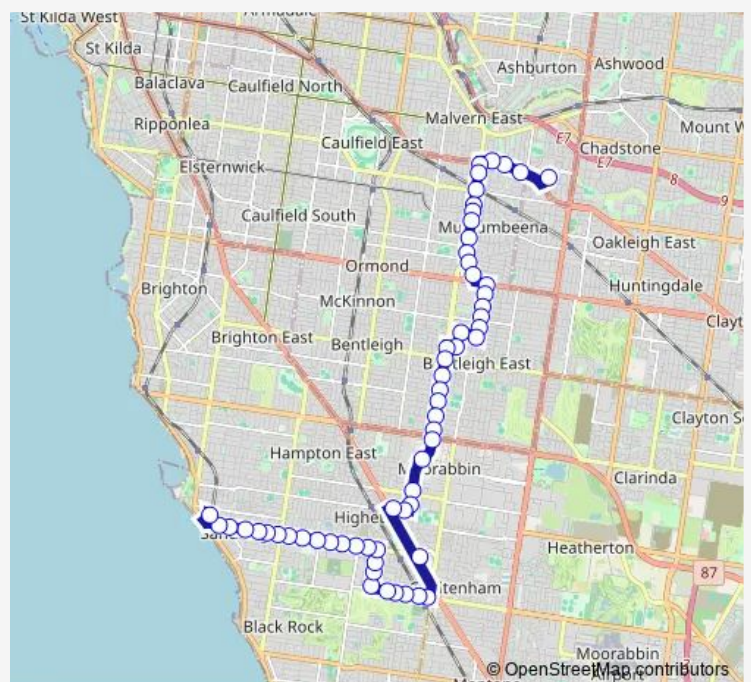

### Route schedule

Sandringham Station/Station St (Sandringham) — Chadstone Shopping Centre/Eastern Access Rd (Malvern East)

Monday 05:16-21:14

Tuesday 05:16-20:37

Wednesday 05:16-20:37

Thursday 05:16-20:37

### Route info

Direction: Sandringham Station/Station St (Sandringham)

Stops: 60

Trip Duration: 0 hour 46 min

822 — Sandringham - Chadstone Sc

Cheltenham Park/Park Rd (Cheltenham)

Cheltenham Railway Station/Park Rd (Cheltenham)