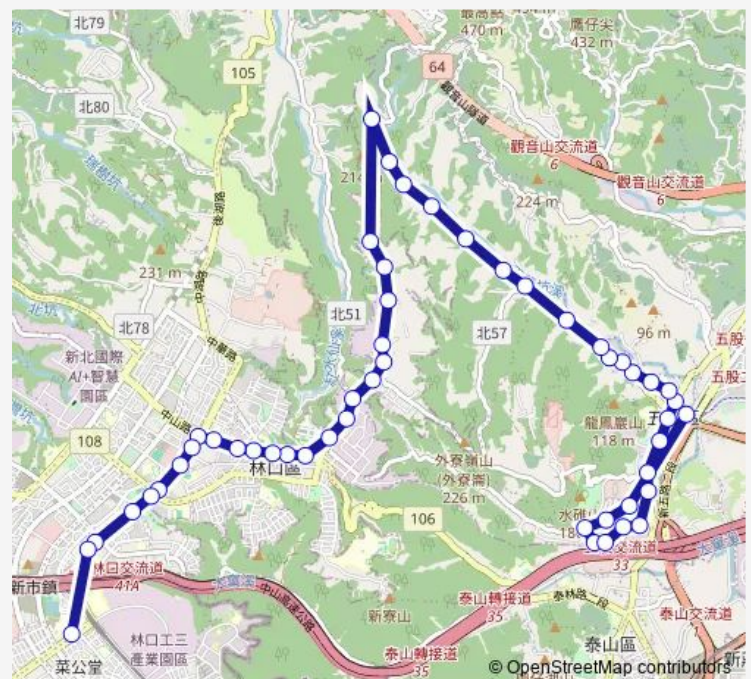

Thursday 06:00-14:30

Friday 06:00-14:30

Saturday 06:00-14:30

Sunday 06:00-14:30

Route info

Direction: 立體停車場(五股公有市場)

Stops: 51

Trip Duration: 18 hour 0 min