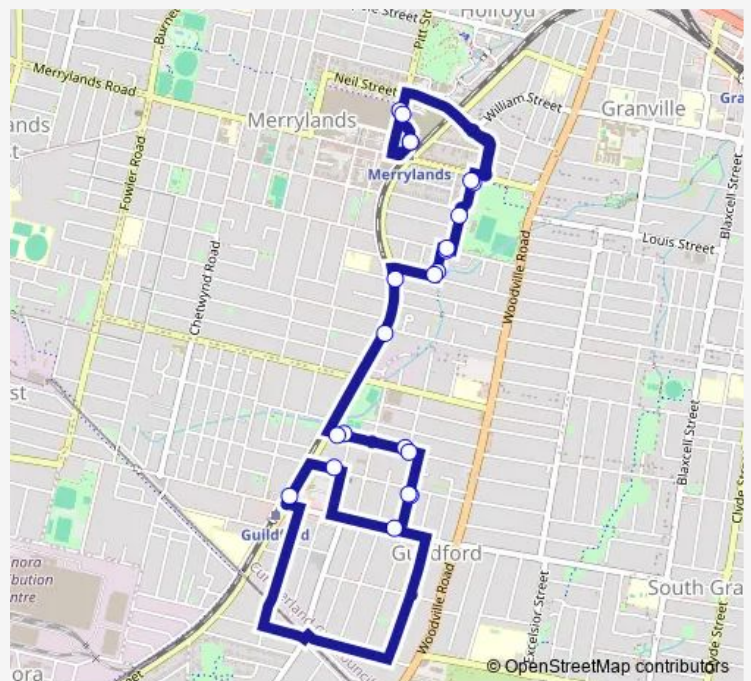

Bursill St At Townsend St

West St At Mountford Av

Guildford Station, Railway St

Mountford Av Before Talbot Rd

Guildford Rd At West St

West St At Mountford Av

Bursill St Opp Townsend St

Hardi Aged Care, Bursill St

Lowe St At Patten Av

Claremont St Opp Lowe St

Montrose Av Opp Merrylands RSL Rugby Park

Montrose Av Opp Granville Park

Pitt St Opp Stockland Merrylands

Route schedule

Merrylands Interchange, Terminal PI - Stand 4 — Merrylands Interchange, Terminal PI - Stand 4

Monday 08:55-11:40

Tuesday 08:55-11:40

Wednesday 08:55-11:40

Thursday 08:55-11:40

Friday 08:55-11:40

Saturday —

Sunday —

Route info

Direction: Merrylands Interchange, Terminal PI - Stand 4

Stops: 22

Trip Duration: 0 hour 30 min

822 — Merrylands to Guildford (Loop Service)

822 Bus time schedules and route maps are available in an offline PDF at [busmaps.com](https://busmaps.com). Use the [busmaps.com](https://busmaps.com) website to see live bus times, train schedule or subway schedule, and step-by-step directions for all public transit in Parramatta